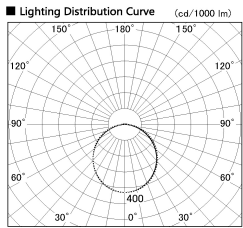

Item no. LS003-12AL35-0970

Series Name: Linear Slim Light

Installation	Direct mount
Type	
Fixture wattage	12W
Beam angle	107 x 109 deg
Color Temp.	3500K
CRI	Ra>90
Luminous	1050 lm
Body	Extruded aluminum + PC
Body finish	White
Trim finish	White
Reflector finish	N/A
IP Rate	IP20
Light source	SMD chips
Input Voltage	AC220~240V
Dimming Type	Non-Dimmable
Certificate	CE, CCC
Cut Hole	N/A

Length (Weight)	
18.0W	1450mm (0.23kg)
14.4W	1162mm (0.19kg)
12.0W	970mm (0.16kg)
10.8W	874mm (0.14kg)
8.4W	682mm (0.11kg)
7.2W	586mm (0.1kg)
6.0W	490mm (0.08kg)
4.8W	394mm (0.07kg)
3.0W	250mm (0.04kg)
0.6W	58mm (0.01kg)