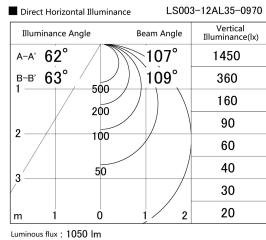

Item no. LS003-12AL35-0970

Series Name: Linear Slim Light

Installation	Direct mount
Type	
Fixture wattage	12W
Beam angle	107 x 109 deg
Color Temp.	3500K
CRI	Ra>90
Luminous	1050 lm
Body	Extruded aluminum + PC
Body finish	White
Trim finish	White
Reflector finish	N/A
IP Rate	IP20
Light source	SMD chips
Input Voltage	AC220~240V
Dimming Type	Non-Dimmable
Certificate	CE, CCC
Cut Hole	N/A

Length (Weight)	
18.0W	1450mm (0.23kg)
14.4W	1162mm (0.19kg)
12.0W	970mm (0.16kg)
10.8W	874mm (0.14kg)
8.4W	682mm (0.11kg)
7.2W	586mm (0.1kg)
6.0W	490mm (0.08kg)
4.8W	394mm (0.07kg)
3.0W	250mm (0.04kg)
0.6W	58mm (0.01kg)