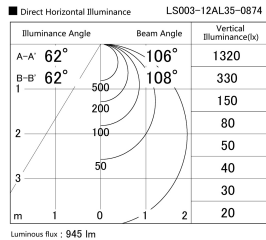

Item no. LS003-12AL35-0874

Series Name: Linear Slim Light

Installation	Direct mount
Type	
Fixture wattage	10.8W
Beam angle	106 x 108 deg
Color Temp.	3500K
CRI	Ra>90
Luminous	945 lm
Body	Extruded aluminum + PC
Body finish	White
Trim finish	White
Reflector finish	N/A
IP Rate	IP20
Light source	SMD chips
Input Voltage	AC220~240V
Dimming Type	Non-Dimmable
Certificate	CE, CCC
Cut Hole	N/A

Length (Weight)	
18.0W	1450mm (0.23kg)
14.4W	1162mm (0.19kg)
12.0W	970mm (0.16kg)
10.8W	874mm (0.14kg)
8.4W	682mm (0.11kg)
7.2W	586mm (0.1kg)
6.0W	490mm (0.08kg)
4.8W	394mm (0.07kg)
3.0W	250mm (0.04kg)
0.6W	58mm (0.01kg)