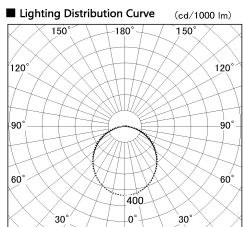

Item no. LS003-12AL35-0874

Series Name: Linear Slim Light

Installation	Direct mount
Type	
Fixture wattage	10.8W
Beam angle	106 x 108 deg
Color Temp.	3500K
CRI	Ra>90
Luminous	945 lm
Body	Extruded aluminum + PC
Body finish	White
Trim finish	White
Reflector finish	N/A
IP Rate	IP20
Light source	SMD chips
Input Voltage	AC220~240V
Dimming Type	Non-Dimmable
Certificate	CE, CCC
Cut Hole	N/A

Length (Weight)	
18.0W	1450mm (0.23kg)
14.4W	1162mm (0.19kg)
12.0W	970mm (0.16kg)
10.8W	874mm (0.14kg)
8.4W	682mm (0.11kg)
7.2W	586mm (0.1kg)
6.0W	490mm (0.08kg)
4.8W	394mm (0.07kg)
3.0W	250mm (0.04kg)
0.6W	58mm (0.01kg)