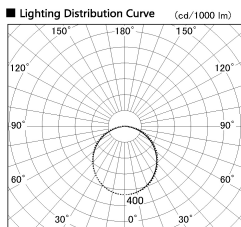

Item no. LS003-12AL35-0682

Series Name: Linear Slim Light

Installation	Direct mount
Type	Linear Slim Light
Fixture wattage	8.4W
Beam angle	107 x 110 deg
Color Temp.	3500K
CRI	Ra>90
Luminous	735 lm
Body	Extruded aluminum + PC
Body finish	White
Trim finish	White
Reflector finish	N/A
IP Rate	IP20
Light source	SMD chips
Input Voltage	AC220~240V
Dimming Type	Non-Dimmable
Certificate	CE, CCC
Cut Hole	N/A

Length (Weight)	
18.0W	1450mm (0.23kg)
14.4W	1162mm (0.19kg)
12.0W	970mm (0.16kg)
10.8W	874mm (0.14kg)
8.4W	682mm (0.11kg)
7.2W	586mm (0.1kg)
6.0W	490mm (0.08kg)
4.8W	394mm (0.07kg)
3.0W	250mm (0.04kg)
0.6W	58mm (0.01kg)