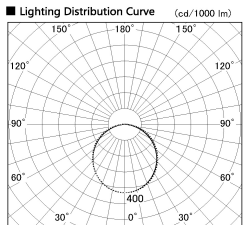

Item no. LS003-12AL35-0682

Series Name: Linear Slim Light

Installation	Direct mount
Type	
Fixture wattage	8.4W
Beam angle	107 x 110 deg
Color Temp.	3500K
CRI	Ra>90
Luminous	735 lm
Body	Extruded aluminum + PC
Body finish	White
Trim finish	White
Reflector finish	N/A
IP Rate	IP20
Light source	SMD chips
Input Voltage	AC220~240V
Dimming Type	Non-Dimmable
Certificate	CE, CCC
Cut Hole	N/A

Length (Weight)	
18.0W	1450mm (0.23kg)
14.4W	1162mm (0.19kg)
12.0W	970mm (0.16kg)
10.8W	874mm (0.14kg)
8.4W	682mm (0.11kg)
7.2W	586mm (0.1kg)
6.0W	490mm (0.08kg)
4.8W	394mm (0.07kg)
3.0W	250mm (0.04kg)
0.6W	58mm (0.01kg)