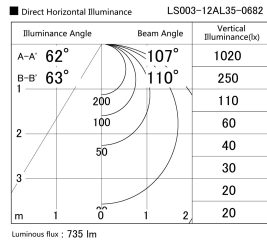

Item no. LS003-12AL35-0682

Series Name: Linear Slim Light

Installation	Direct mount
Type	Linear Slim Light
Fixture wattage	8.4W
Beam angle	107 x 110 deg
Color Temp.	3500K
CRI	Ra>90
Luminous	735 lm
Body	Extruded aluminum + PC
Body finish	White
Trim finish	White
Reflector finish	N/A
IP Rate	IP20
Light source	SMD chips
Input Voltage	AC220~240V
Dimming Type	Non-Dimmable
Certificate	CE, CCC
Cut Hole	N/A

Length (Weight)	
18.0W	1450mm (0.23kg)
14.4W	1162mm (0.19kg)
12.0W	970mm (0.16kg)
10.8W	874mm (0.14kg)
8.4W	682mm (0.11kg)
7.2W	586mm (0.1kg)
6.0W	490mm (0.08kg)
4.8W	394mm (0.07kg)
3.0W	250mm (0.04kg)
0.6W	58mm (0.01kg)