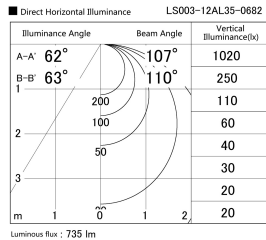

Item no. LS003-12AL35-0682

Series Name: Linear Slim Light

Installation	Direct mount
Type	
Fixture wattage	8.4W
Beam angle	107 x 110 deg
Color Temp.	3500K
CRI	Ra>90
Luminous	735 lm
Body	Extruded aluminum + PC
Body finish	White
Trim finish	White
Reflector finish	N/A
IP Rate	IP20
Light source	SMD chips
Input Voltage	AC220~240V
Dimming Type	Non-Dimmable
Certificate	CE, CCC
Cut Hole	N/A

Length (Weight)	
18.0W	1450mm (0.23kg)
14.4W	1162mm (0.19kg)
12.0W	970mm (0.16kg)
10.8W	874mm (0.14kg)
8.4W	682mm (0.11kg)
7.2W	586mm (0.1kg)
6.0W	490mm (0.08kg)
4.8W	394mm (0.07kg)
3.0W	250mm (0.04kg)
0.6W	58mm (0.01kg)