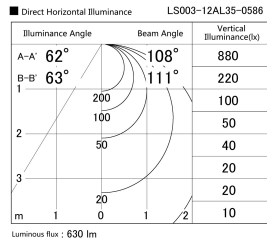

Item no. LS003-12AL35-0586

Series Name: Linear Slim Light

Installation	Direct mount
Type	
Fixture wattage	7.2W
Beam angle	108 x 111 deg
Color Temp.	3500K
CRI	Ra>90
Luminous	630 lm
Body	Extruded aluminum + PC
Body finish	White
Trim finish	White
Reflector finish	N/A
IP Rate	IP20
Light source	SMD chips
Input Voltage	AC220~240V
Dimming Type	Non-Dimmable
Certificate	CE, CCC
Cut Hole	N/A

Length (Weight)	
18.0W	1450mm (0.23kg)
14.4W	1162mm (0.19kg)
12.0W	970mm (0.16kg)
10.8W	874mm (0.14kg)
8.4W	682mm (0.11kg)
7.2W	586mm (0.1kg)
6.0W	490mm (0.08kg)
4.8W	394mm (0.07kg)
3.0W	250mm (0.04kg)
0.6W	58mm (0.01kg)