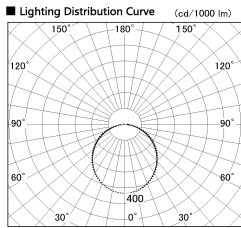

Item no. LS003-12AL35-0586

Series Name: Linear Slim Light

Installation	Direct mount
Type	Linear Slim Light
Fixture wattage	7.2W
Beam angle	108 x 111 deg
Color Temp.	3500K
CRI	Ra>90
Luminous	630 lm
Body	Extruded aluminum + PC
Body finish	White
Trim finish	White
Reflector finish	N/A
IP Rate	IP20
Light source	SMD chips
Input Voltage	AC220~240V
Dimming Type	Non-Dimmable
Certificate	CE, CCC
Cut Hole	N/A

Length (Weight)	
18.0W	1450mm (0.23kg)
14.4W	1162mm (0.19kg)
12.0W	970mm (0.16kg)
10.8W	874mm (0.14kg)
8.4W	682mm (0.11kg)
7.2W	586mm (0.1kg)
6.0W	490mm (0.08kg)
4.8W	394mm (0.07kg)
3.0W	250mm (0.04kg)
0.6W	58mm (0.01kg)