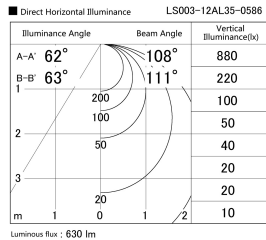

Item no. LS003-12AL35-0586

Series Name: Linear Slim Light

Installation	Direct mount
Type	Linear Slim Light
Fixture wattage	7.2W
Beam angle	108 x 111 deg
Color Temp.	3500K
CRI	Ra>90
Luminous	630 lm
Body	Extruded aluminum + PC
Body finish	White
Trim finish	White
Reflector finish	N/A
IP Rate	IP20
Light source	SMD chips
Input Voltage	AC220~240V
Dimming Type	Non-Dimmable
Certificate	CE, CCC
Cut Hole	N/A

Length (Weight)	
18.0W	1450mm (0.23kg)
14.4W	1162mm (0.19kg)
12.0W	970mm (0.16kg)
10.8W	874mm (0.14kg)
8.4W	682mm (0.11kg)
7.2W	586mm (0.1kg)
6.0W	490mm (0.08kg)
4.8W	394mm (0.07kg)
3.0W	250mm (0.04kg)
0.6W	58mm (0.01kg)