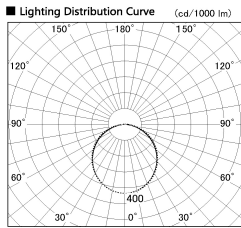

Item no. LS003-12AL35-0586

Series Name: Linear Slim Light

Installation	Direct mount
Type	
Fixture wattage	7.2W
Beam angle	108 x 111 deg
Color Temp.	3500K
CRI	Ra>90
Luminous	630 lm
Body	Extruded aluminum + PC
Body finish	White
Trim finish	White
Reflector finish	N/A
IP Rate	IP20
Light source	SMD chips
Input Voltage	AC220~240V
Dimming Type	Non-Dimmable
Certificate	CE, CCC
Cut Hole	N/A

Length (Weight)	
18.0W	1450mm (0.23kg)
14.4W	1162mm (0.19kg)
12.0W	970mm (0.16kg)
10.8W	874mm (0.14kg)
8.4W	682mm (0.11kg)
7.2W	586mm (0.1kg)
6.0W	490mm (0.08kg)
4.8W	394mm (0.07kg)
3.0W	250mm (0.04kg)
0.6W	58mm (0.01kg)