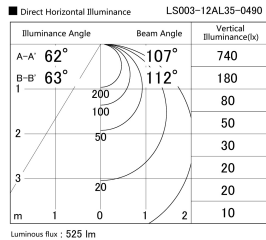

Item no. LS003-12AL35-0490

Series Name: Linear Slim Light

Installation	Direct mount
Type	
Fixture wattage	6W
Beam angle	107 x 112 deg
Color Temp.	3500K
CRI	Ra>90
Luminous	525 lm
Body	Extruded aluminum + PC
Body finish	White
Trim finish	White
Reflector finish	N/A
IP Rate	IP20
Light source	SMD chips
Input Voltage	AC220~240V
Dimming Type	Non-Dimmable
Certificate	CE, CCC
Cut Hole	N/A

Length (Weight)	
18.0W	1450mm (0.23kg)
14.4W	1162mm (0.19kg)
12.0W	970mm (0.16kg)
10.8W	874mm (0.14kg)
8.4W	682mm (0.11kg)
7.2W	586mm (0.1kg)
6.0W	490mm (0.08kg)
4.8W	394mm (0.07kg)
3.0W	250mm (0.04kg)
0.6W	58mm (0.01kg)