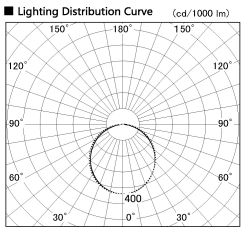

Item no. LS003-12AL35-0490

Series Name: Linear Slim Light

Installation	Direct mount
Type	
Fixture wattage	6W
Beam angle	107 x 112 deg
Color Temp.	3500K
CRI	Ra>90
Luminous	525 lm
Body	Extruded aluminum + PC
Body finish	White
Trim finish	White
Reflector finish	N/A
IP Rate	IP20
Light source	SMD chips
Input Voltage	AC220~240V
Dimming Type	Non-Dimmable
Certificate	CE, CCC
Cut Hole	N/A

Length (Weight)	
18.0W	1450mm (0.23kg)
14.4W	1162mm (0.19kg)
12.0W	970mm (0.16kg)
10.8W	874mm (0.14kg)
8.4W	682mm (0.11kg)
7.2W	586mm (0.1kg)
6.0W	490mm (0.08kg)
4.8W	394mm (0.07kg)
3.0W	250mm (0.04kg)
0.6W	58mm (0.01kg)