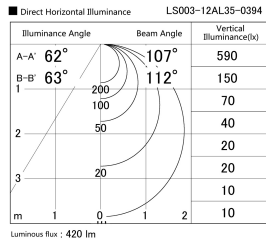

Item no. LS003-12AL35-0394

Series Name: Linear Slim Light

Installation	Direct mount
Type	
Fixture wattage	4.8W
Beam angle	107 x 112 deg
Color Temp.	3500K
CRI	Ra>90
Luminous	420 lm
Body	Extruded aluminum + PC
Body finish	White
Trim finish	White
Reflector finish	N/A
IP Rate	IP20
Light source	SMD chips
Input Voltage	AC220~240V
Dimming Type	Non-Dimmable
Certificate	CE, CCC
Cut Hole	N/A

Length (Weight)	
18.0W	1450mm (0.23kg)
14.4W	1162mm (0.19kg)
12.0W	970mm (0.16kg)
10.8W	874mm (0.14kg)
8.4W	682mm (0.11kg)
7.2W	586mm (0.1kg)
6.0W	490mm (0.08kg)
4.8W	394mm (0.07kg)
3.0W	250mm (0.04kg)
0.6W	58mm (0.01kg)