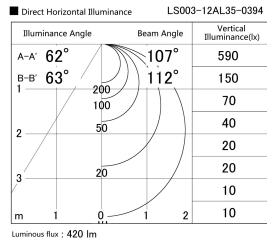

Item no. LS003-12AL35-0394

Series Name: Linear Slim Light

Installation	Direct mount
Type	Linear Slim Light
Fixture wattage	4.8W
Beam angle	107 x 112 deg
Color Temp.	3500K
CRI	Ra>90
Luminous	420 lm
Body	Extruded aluminum + PC
Body finish	White
Trim finish	White
Reflector finish	N/A
IP Rate	IP20
Light source	SMD chips
Input Voltage	AC220~240V
Dimming Type	Non-Dimmable
Certificate	CE, CCC
Cut Hole	N/A

Length (Weight)	
18.0W	1450mm (0.23kg)
14.4W	1162mm (0.19kg)
12.0W	970mm (0.16kg)
10.8W	874mm (0.14kg)
8.4W	682mm (0.11kg)
7.2W	586mm (0.1kg)
6.0W	490mm (0.08kg)
4.8W	394mm (0.07kg)
3.0W	250mm (0.04kg)
0.6W	58mm (0.01kg)