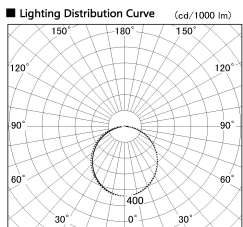

Item no. LS003-12AL35-0394

Series Name: Linear Slim Light

Installation	Direct mount
Type	
Fixture wattage	4.8W
Beam angle	107 x 112 deg
Color Temp.	3500K
CRI	Ra>90
Luminous	420 lm
Body	Extruded aluminum + PC
Body finish	White
Trim finish	White
Reflector finish	N/A
IP Rate	IP20
Light source	SMD chips
Input Voltage	AC220~240V
Dimming Type	Non-Dimmable
Certificate	CE, CCC
Cut Hole	N/A

Length (Weight)	
18.0W	1450mm (0.23kg)
14.4W	1162mm (0.19kg)
12.0W	970mm (0.16kg)
10.8W	874mm (0.14kg)
8.4W	682mm (0.11kg)
7.2W	586mm (0.1kg)
6.0W	490mm (0.08kg)
4.8W	394mm (0.07kg)
3.0W	250mm (0.04kg)
0.6W	58mm (0.01kg)