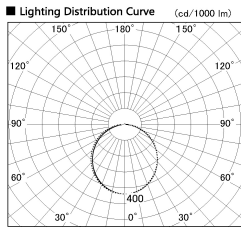

Item no. LS003-12AL35-0394

Series Name: Linear Slim Light

Installation	Direct mount
Type	Linear Slim Light
Fixture wattage	4.8W
Beam angle	107 x 112 deg
Color Temp.	3500K
CRI	Ra>90
Luminous	420 lm
Body	Extruded aluminum + PC
Body finish	White
Trim finish	White
Reflector finish	N/A
IP Rate	IP20
Light source	SMD chips
Input Voltage	AC220~240V
Dimming Type	Non-Dimmable
Certificate	CE, CCC
Cut Hole	N/A

Length (Weight)	
18.0W	1450mm (0.23kg)
14.4W	1162mm (0.19kg)
12.0W	970mm (0.16kg)
10.8W	874mm (0.14kg)
8.4W	682mm (0.11kg)
7.2W	586mm (0.1kg)
6.0W	490mm (0.08kg)
4.8W	394mm (0.07kg)
3.0W	250mm (0.04kg)
0.6W	58mm (0.01kg)