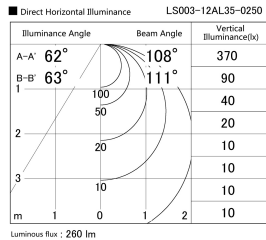

Item no. LS003-12AL35-0250

Series Name: Linear Slim Light

Installation	Direct mount
Type	
Fixture wattage	3W
Beam angle	108 x 111 deg
Color Temp.	3500K
CRI	Ra>90
Luminous	262 lm
Body	Extruded aluminum + PC
Body finish	White
Trim finish	White
Reflector finish	N/A
IP Rate	IP20
Light source	SMD chips
Input Voltage	AC220~240V
Dimming Type	Non-Dimmable
Certificate	CE, CCC
Cut Hole	N/A

Length (Weight)	
18.0W	1450mm (0.23kg)
14.4W	1162mm (0.19kg)
12.0W	970mm (0.16kg)
10.8W	874mm (0.14kg)
8.4W	682mm (0.11kg)
7.2W	586mm (0.1kg)
6.0W	490mm (0.08kg)
4.8W	394mm (0.07kg)
3.0W	250mm (0.04kg)
0.6W	58mm (0.01kg)