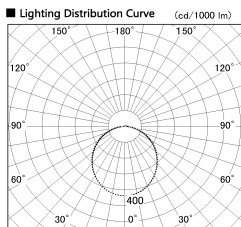

Item no. LS003-12AL35-0250

Series Name: Linear Slim Light

Installation	Direct mount
Type	
Fixture wattage	3W
Beam angle	108 x 111 deg
Color Temp.	3500K
CRI	Ra>90
Luminous	262 lm
Body	Extruded aluminum + PC
Body finish	White
Trim finish	White
Reflector finish	N/A
IP Rate	IP20
Light source	SMD chips
Input Voltage	AC220~240V
Dimming Type	Non-Dimmable
Certificate	CE, CCC
Cut Hole	N/A

Length (Weight)	
18.0W	1450mm (0.23kg)
14.4W	1162mm (0.19kg)
12.0W	970mm (0.16kg)
10.8W	874mm (0.14kg)
8.4W	682mm (0.11kg)
7.2W	586mm (0.1kg)
6.0W	490mm (0.08kg)
4.8W	394mm (0.07kg)
3.0W	250mm (0.04kg)
0.6W	58mm (0.01kg)