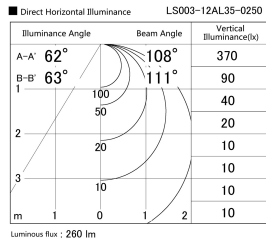

Item no. LS003-12AL35-0250

Series Name: Linear Slim Light

Installation	Direct mount
Type	Linear Slim Light
Fixture wattage	3W
Beam angle	108 x 111 deg
Color Temp.	3500K
CRI	Ra>90
Luminous	262 lm
Body	Extruded aluminum + PC
Body finish	White
Trim finish	White
Reflector finish	N/A
IP Rate	IP20
Light source	SMD chips
Input Voltage	AC220~240V
Dimming Type	Non-Dimmable
Certificate	CE, CCC
Cut Hole	N/A

Length (Weight)	
18.0W	1450mm (0.23kg)
14.4W	1162mm (0.19kg)
12.0W	970mm (0.16kg)
10.8W	874mm (0.14kg)
8.4W	682mm (0.11kg)
7.2W	586mm (0.1kg)
6.0W	490mm (0.08kg)
4.8W	394mm (0.07kg)
3.0W	250mm (0.04kg)
0.6W	58mm (0.01kg)