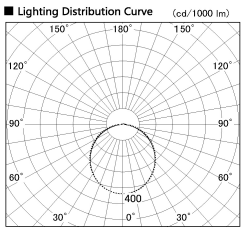

Item no. LS003-12AL35-0250

Series Name: Linear Slim Light

Installation	Direct mount
Type	Linear Slim Light
Fixture wattage	3W
Beam angle	108 x 111 deg
Color Temp.	3500K
CRI	Ra>90
Luminous	262 lm
Body	Extruded aluminum + PC
Body finish	White
Trim finish	White
Reflector finish	N/A
IP Rate	IP20
Light source	SMD chips
Input Voltage	AC220~240V
Dimming Type	Non-Dimmable
Certificate	CE, CCC
Cut Hole	N/A

Length (Weight)	
18.0W	1450mm (0.23kg)
14.4W	1162mm (0.19kg)
12.0W	970mm (0.16kg)
10.8W	874mm (0.14kg)
8.4W	682mm (0.11kg)
7.2W	586mm (0.1kg)
6.0W	490mm (0.08kg)
4.8W	394mm (0.07kg)
3.0W	250mm (0.04kg)
0.6W	58mm (0.01kg)