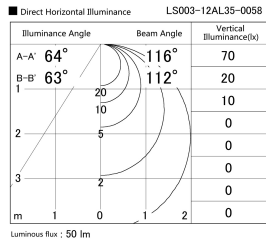

Item no. LS003-12AL35-0058

Series Name: Linear Slim Light

Installation	Direct mount
Type	
Fixture wattage	0.6W
Beam angle	110 x 112 deg
Color Temp.	3500K
CRI	Ra>90
Luminous	52 lm
Body	Extruded aluminum + PC
Body finish	White
Trim finish	White
Reflector finish	N/A
IP Rate	IP20
Light source	SMD chips
Input Voltage	AC220~240V
Dimming Type	Non-Dimmable
Certificate	CE, CCC
Cut Hole	N/A

Length (Weight)	
18.0W	1450mm (0.23kg)
14.4W	1162mm (0.19kg)
12.0W	970mm (0.16kg)
10.8W	874mm (0.14kg)
8.4W	682mm (0.11kg)
7.2W	586mm (0.1kg)
6.0W	490mm (0.08kg)
4.8W	394mm (0.07kg)
3.0W	250mm (0.04kg)
0.6W	58mm (0.01kg)