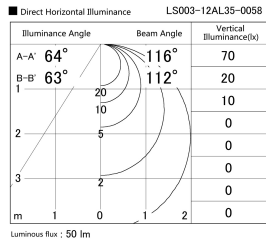

Item no. LS003-12AL35-0058

Series Name: Linear Slim Light

| | |
|------------------|------------------------|
| Installation | Direct mount |
| Type | Linear Slim Light |
| Fixture wattage | 0.6W |
| Beam angle | 110 x 112 deg |
| Color Temp. | 3500K |
| CRI | Ra>90 |
| Luminous | 52 lm |
| Body | Extruded aluminum + PC |
| Body finish | White |
| Trim finish | White |
| Reflector finish | N/A |
| IP Rate | IP20 |
| Light source | SMD chips |
| Input Voltage | AC220~240V |
| Dimming Type | Non-Dimmable |
| Certificate | CE, CCC |
| Cut Hole | N/A |

| Length (Weight) | |
|-----------------|-----------------|
| 18.0W | 1450mm (0.23kg) |
| 14.4W | 1162mm (0.19kg) |
| 12.0W | 970mm (0.16kg) |
| 10.8W | 874mm (0.14kg) |
| 8.4W | 682mm (0.11kg) |
| 7.2W | 586mm (0.1kg) |
| 6.0W | 490mm (0.08kg) |
| 4.8W | 394mm (0.07kg) |
| 3.0W | 250mm (0.04kg) |
| 0.6W | 58mm (0.01kg) |