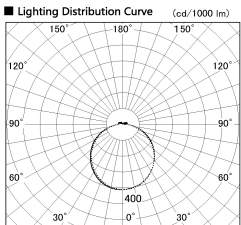

Item no. LS003-12AL35-0058

Series Name: Linear Slim Light

Installation	Direct mount
Type	
Fixture wattage	0.6W
Beam angle	110 x 112 deg
Color Temp.	3500K
CRI	Ra>90
Luminous	52 lm
Body	Extruded aluminum + PC
Body finish	White
Trim finish	White
Reflector finish	N/A
IP Rate	IP20
Light source	SMD chips
Input Voltage	AC220~240V
Dimming Type	Non-Dimmable
Certificate	CE, CCC
Cut Hole	N/A

Length (Weight)	
18.0W	1450mm (0.23kg)
14.4W	1162mm (0.19kg)
12.0W	970mm (0.16kg)
10.8W	874mm (0.14kg)
8.4W	682mm (0.11kg)
7.2W	586mm (0.1kg)
6.0W	490mm (0.08kg)
4.8W	394mm (0.07kg)
3.0W	250mm (0.04kg)
0.6W	58mm (0.01kg)