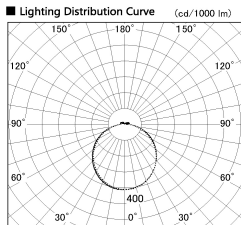

Item no. LS003-12AL35-0058

Series Name: Linear Slim Light

| | |
|------------------|------------------------|
| Installation | Direct mount |
| Type | Linear Slim Light |
| Fixture wattage | 0.6W |
| Beam angle | 110 x 112 deg |
| Color Temp. | 3500K |
| CRI | Ra>90 |
| Luminous | 52 lm |
| Body | Extruded aluminum + PC |
| Body finish | White |
| Trim finish | White |
| Reflector finish | N/A |
| IP Rate | IP20 |
| Light source | SMD chips |
| Input Voltage | AC220~240V |
| Dimming Type | Non-Dimmable |
| Certificate | CE, CCC |
| Cut Hole | N/A |

| Length (Weight) | |
|-----------------|-----------------|
| 18.0W | 1450mm (0.23kg) |
| 14.4W | 1162mm (0.19kg) |
| 12.0W | 970mm (0.16kg) |
| 10.8W | 874mm (0.14kg) |
| 8.4W | 682mm (0.11kg) |
| 7.2W | 586mm (0.1kg) |
| 6.0W | 490mm (0.08kg) |
| 4.8W | 394mm (0.07kg) |
| 3.0W | 250mm (0.04kg) |
| 0.6W | 58mm (0.01kg) |