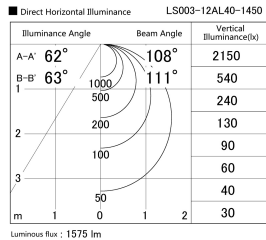

Item no. LS003-12AL40-1450

Series Name: Linear Slim Light

Installation	Direct mount
Type	Linear Slim Light
Fixture wattage	18W
Beam angle	108 x 111 deg
Color Temp.	4000K
CRI	Ra>90
Luminous	1443 lm
Body	Extruded aluminum + PC
Body finish	White
Trim finish	White
Reflector finish	N/A
IP Rate	IP20
Light source	SMD chips
Input Voltage	AC220~240V
Dimming Type	Non-Dimmable
Certificate	CE, CCC
Cut Hole	N/A

Length (Weight)	
18.0W	1450mm (0.23kg)
14.4W	1162mm (0.19kg)
12.0W	970mm (0.16kg)
10.8W	874mm (0.14kg)
8.4W	682mm (0.11kg)
7.2W	586mm (0.1kg)
6.0W	490mm (0.08kg)
4.8W	394mm (0.07kg)
3.0W	250mm (0.04kg)
0.6W	58mm (0.01kg)