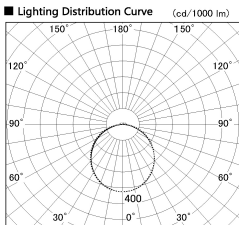

Item no. LS003-12AL40-1450

Series Name: Linear Slim Light

Installation	Direct mount
Type	
Fixture wattage	18W
Beam angle	108 x 111 deg
Color Temp.	4000K
CRI	Ra>90
Luminous	1443 lm
Body	Extruded aluminum + PC
Body finish	White
Trim finish	White
Reflector finish	N/A
IP Rate	IP20
Light source	SMD chips
Input Voltage	AC220~240V
Dimming Type	Non-Dimmable
Certificate	CE, CCC
Cut Hole	N/A

Length (Weight)	
18.0W	1450mm (0.23kg)
14.4W	1162mm (0.19kg)
12.0W	970mm (0.16kg)
10.8W	874mm (0.14kg)
8.4W	682mm (0.11kg)
7.2W	586mm (0.1kg)
6.0W	490mm (0.08kg)
4.8W	394mm (0.07kg)
3.0W	250mm (0.04kg)
0.6W	58mm (0.01kg)