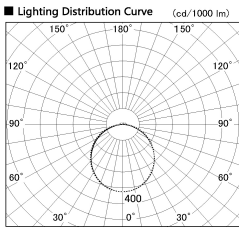

Item no. LS003-12AL40-1450

Series Name: Linear Slim Light

Installation	Direct mount
Type	Linear Slim Light
Fixture wattage	18W
Beam angle	108 x 111 deg
Color Temp.	4000K
CRI	Ra>90
Luminous	1443 lm
Body	Extruded aluminum + PC
Body finish	White
Trim finish	White
Reflector finish	N/A
IP Rate	IP20
Light source	SMD chips
Input Voltage	AC220~240V
Dimming Type	Non-Dimmable
Certificate	CE, CCC
Cut Hole	N/A

Length (Weight)	
18.0W	1450mm (0.23kg)
14.4W	1162mm (0.19kg)
12.0W	970mm (0.16kg)
10.8W	874mm (0.14kg)
8.4W	682mm (0.11kg)
7.2W	586mm (0.1kg)
6.0W	490mm (0.08kg)
4.8W	394mm (0.07kg)
3.0W	250mm (0.04kg)
0.6W	58mm (0.01kg)