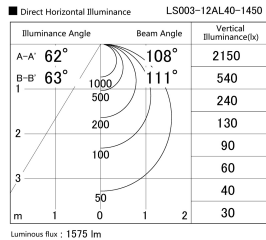

Item no. LS003-12AL40-1450

Series Name: Linear Slim Light

Installation	Direct mount
Type	
Fixture wattage	18W
Beam angle	108 x 111 deg
Color Temp.	4000K
CRI	Ra>90
Luminous	1443 lm
Body	Extruded aluminum + PC
Body finish	White
Trim finish	White
Reflector finish	N/A
IP Rate	IP20
Light source	SMD chips
Input Voltage	AC220~240V
Dimming Type	Non-Dimmable
Certificate	CE, CCC
Cut Hole	N/A

Length (Weight)	
18.0W	1450mm (0.23kg)
14.4W	1162mm (0.19kg)
12.0W	970mm (0.16kg)
10.8W	874mm (0.14kg)
8.4W	682mm (0.11kg)
7.2W	586mm (0.1kg)
6.0W	490mm (0.08kg)
4.8W	394mm (0.07kg)
3.0W	250mm (0.04kg)
0.6W	58mm (0.01kg)