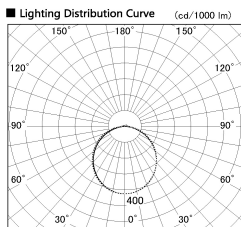

Item no. LS003-12AL40-1162

Series Name: Linear Slim Light

Installation	Direct mount
Type	
Fixture wattage	14.4W
Beam angle	109 x 112 deg
Color Temp.	4000K
CRI	Ra>90
Luminous	1260 lm
Body	Extruded aluminum + PC
Body finish	White
Trim finish	White
Reflector finish	N/A
IP Rate	IP20
Light source	SMD chips
Input Voltage	AC220~240V
Dimming Type	Non-Dimmable
Certificate	CE, CCC
Cut Hole	N/A

Length (Weight)	
18.0W	1450mm (0.23kg)
14.4W	1162mm (0.19kg)
12.0W	970mm (0.16kg)
10.8W	874mm (0.14kg)
8.4W	682mm (0.11kg)
7.2W	586mm (0.1kg)
6.0W	490mm (0.08kg)
4.8W	394mm (0.07kg)
3.0W	250mm (0.04kg)
0.6W	58mm (0.01kg)