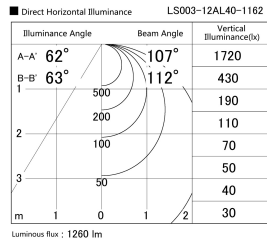

Item no. LS003-12AL40-1162

Series Name: Linear Slim Light

Installation	Direct mount
Type	
Fixture wattage	14.4W
Beam angle	109 x 112 deg
Color Temp.	4000K
CRI	Ra>90
Luminous	1260 lm
Body	Extruded aluminum + PC
Body finish	White
Trim finish	White
Reflector finish	N/A
IP Rate	IP20
Light source	SMD chips
Input Voltage	AC220~240V
Dimming Type	Non-Dimmable
Certificate	CE, CCC
Cut Hole	N/A

Length (Weight)	
18.0W	1450mm (0.23kg)
14.4W	1162mm (0.19kg)
12.0W	970mm (0.16kg)
10.8W	874mm (0.14kg)
8.4W	682mm (0.11kg)
7.2W	586mm (0.1kg)
6.0W	490mm (0.08kg)
4.8W	394mm (0.07kg)
3.0W	250mm (0.04kg)
0.6W	58mm (0.01kg)