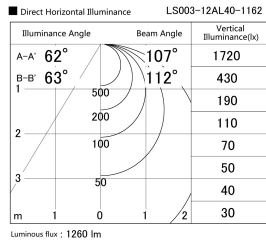

Item no. LS003-12AL40-1162

Series Name: Linear Slim Light

Installation	Direct mount
Type	Linear Slim Light
Fixture wattage	14.4W
Beam angle	109 x 112 deg
Color Temp.	4000K
CRI	Ra>90
Luminous	1260 lm
Body	Extruded aluminum + PC
Body finish	White
Trim finish	White
Reflector finish	N/A
IP Rate	IP20
Light source	SMD chips
Input Voltage	AC220~240V
Dimming Type	Non-Dimmable
Certificate	CE, CCC
Cut Hole	N/A

Length (Weight)	
18.0W	1450mm (0.23kg)
14.4W	1162mm (0.19kg)
12.0W	970mm (0.16kg)
10.8W	874mm (0.14kg)
8.4W	682mm (0.11kg)
7.2W	586mm (0.1kg)
6.0W	490mm (0.08kg)
4.8W	394mm (0.07kg)
3.0W	250mm (0.04kg)
0.6W	58mm (0.01kg)