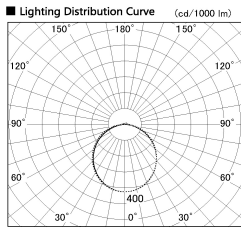

Item no. LS003-12AL40-1162

Series Name: Linear Slim Light

Installation	Direct mount
Type	Linear Slim Light
Fixture wattage	14.4W
Beam angle	109 x 112 deg
Color Temp.	4000K
CRI	Ra>90
Luminous	1260 lm
Body	Extruded aluminum + PC
Body finish	White
Trim finish	White
Reflector finish	N/A
IP Rate	IP20
Light source	SMD chips
Input Voltage	AC220~240V
Dimming Type	Non-Dimmable
Certificate	CE, CCC
Cut Hole	N/A

Length (Weight)	
18.0W	1450mm (0.23kg)
14.4W	1162mm (0.19kg)
12.0W	970mm (0.16kg)
10.8W	874mm (0.14kg)
8.4W	682mm (0.11kg)
7.2W	586mm (0.1kg)
6.0W	490mm (0.08kg)
4.8W	394mm (0.07kg)
3.0W	250mm (0.04kg)
0.6W	58mm (0.01kg)