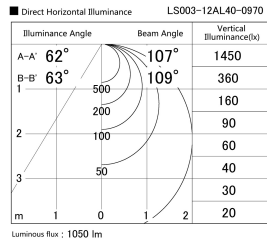

Item no. LS003-12AL40-0970

Series Name: Linear Slim Light

Installation	Direct mount
Type	Linear Slim Light
Fixture wattage	12W
Beam angle	107 x 109 deg
Color Temp.	4000K
CRI	Ra>90
Luminous	1050 lm
Body	Extruded aluminum + PC
Body finish	White
Trim finish	White
Reflector finish	N/A
IP Rate	IP20
Light source	SMD chips
Input Voltage	AC220~240V
Dimming Type	Non-Dimmable
Certificate	CE, CCC
Cut Hole	N/A

Length (Weight)	
18.0W	1450mm (0.23kg)
14.4W	1162mm (0.19kg)
12.0W	970mm (0.16kg)
10.8W	874mm (0.14kg)
8.4W	682mm (0.11kg)
7.2W	586mm (0.1kg)
6.0W	490mm (0.08kg)
4.8W	394mm (0.07kg)
3.0W	250mm (0.04kg)
0.6W	58mm (0.01kg)