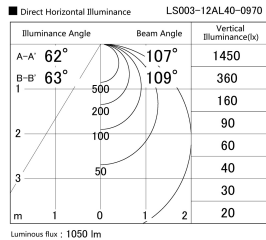

Item no. LS003-12AL40-0970

Series Name: Linear Slim Light

Installation	Direct mount
Type	
Fixture wattage	12W
Beam angle	107 x 109 deg
Color Temp.	4000K
CRI	Ra>90
Luminous	1050 lm
Body	Extruded aluminum + PC
Body finish	White
Trim finish	White
Reflector finish	N/A
IP Rate	IP20
Light source	SMD chips
Input Voltage	AC220~240V
Dimming Type	Non-Dimmable
Certificate	CE, CCC
Cut Hole	N/A

Length (Weight)	
18.0W	1450mm (0.23kg)
14.4W	1162mm (0.19kg)
12.0W	970mm (0.16kg)
10.8W	874mm (0.14kg)
8.4W	682mm (0.11kg)
7.2W	586mm (0.1kg)
6.0W	490mm (0.08kg)
4.8W	394mm (0.07kg)
3.0W	250mm (0.04kg)
0.6W	58mm (0.01kg)