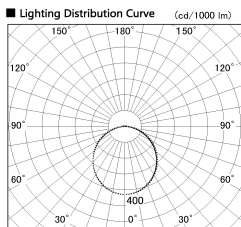

Item no. LS003-12AL40-0970

Series Name: Linear Slim Light

Installation	Direct mount
Type	Linear Slim Light
Fixture wattage	12W
Beam angle	107 x 109 deg
Color Temp.	4000K
CRI	Ra>90
Luminous	1050 lm
Body	Extruded aluminum + PC
Body finish	White
Trim finish	White
Reflector finish	N/A
IP Rate	IP20
Light source	SMD chips
Input Voltage	AC220~240V
Dimming Type	Non-Dimmable
Certificate	CE, CCC
Cut Hole	N/A

Length (Weight)	
18.0W	1450mm (0.23kg)
14.4W	1162mm (0.19kg)
12.0W	970mm (0.16kg)
10.8W	874mm (0.14kg)
8.4W	682mm (0.11kg)
7.2W	586mm (0.1kg)
6.0W	490mm (0.08kg)
4.8W	394mm (0.07kg)
3.0W	250mm (0.04kg)
0.6W	58mm (0.01kg)