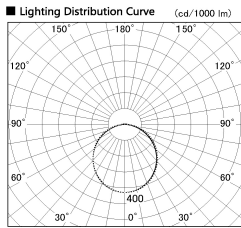

Item no. LS003-12AL40-0970

Series Name: Linear Slim Light

Installation	Direct mount
Type	
Fixture wattage	12W
Beam angle	107 x 109 deg
Color Temp.	4000K
CRI	Ra>90
Luminous	1050 lm
Body	Extruded aluminum + PC
Body finish	White
Trim finish	White
Reflector finish	N/A
IP Rate	IP20
Light source	SMD chips
Input Voltage	AC220~240V
Dimming Type	Non-Dimmable
Certificate	CE, CCC
Cut Hole	N/A

Length (Weight)	
18.0W	1450mm (0.23kg)
14.4W	1162mm (0.19kg)
12.0W	970mm (0.16kg)
10.8W	874mm (0.14kg)
8.4W	682mm (0.11kg)
7.2W	586mm (0.1kg)
6.0W	490mm (0.08kg)
4.8W	394mm (0.07kg)
3.0W	250mm (0.04kg)
0.6W	58mm (0.01kg)