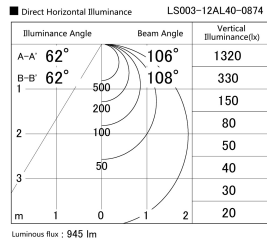

Item no. LS003-12AL40-0874

Series Name: Linear Slim Light

Installation	Direct mount
Type	
Fixture wattage	10.8W
Beam angle	106 x 108 deg
Color Temp.	4000K
CRI	Ra>90
Luminous	945 lm
Body	Extruded aluminum + PC
Body finish	White
Trim finish	White
Reflector finish	N/A
IP Rate	IP20
Light source	SMD chips
Input Voltage	AC220~240V
Dimming Type	Non-Dimmable
Certificate	CE, CCC
Cut Hole	N/A

Length (Weight)	
18.0W	1450mm (0.23kg)
14.4W	1162mm (0.19kg)
12.0W	970mm (0.16kg)
10.8W	874mm (0.14kg)
8.4W	682mm (0.11kg)
7.2W	586mm (0.1kg)
6.0W	490mm (0.08kg)
4.8W	394mm (0.07kg)
3.0W	250mm (0.04kg)
0.6W	58mm (0.01kg)