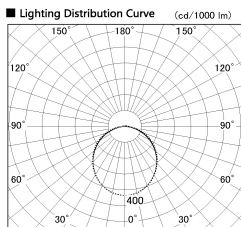

Item no. LS003-12AL40-0874

Series Name: Linear Slim Light

Installation	Direct mount
Type	
Fixture wattage	10.8W
Beam angle	106 x 108 deg
Color Temp.	4000K
CRI	Ra>90
Luminous	945 lm
Body	Extruded aluminum + PC
Body finish	White
Trim finish	White
Reflector finish	N/A
IP Rate	IP20
Light source	SMD chips
Input Voltage	AC220~240V
Dimming Type	Non-Dimmable
Certificate	CE, CCC
Cut Hole	N/A

Length (Weight)	
18.0W	1450mm (0.23kg)
14.4W	1162mm (0.19kg)
12.0W	970mm (0.16kg)
10.8W	874mm (0.14kg)
8.4W	682mm (0.11kg)
7.2W	586mm (0.1kg)
6.0W	490mm (0.08kg)
4.8W	394mm (0.07kg)
3.0W	250mm (0.04kg)
0.6W	58mm (0.01kg)