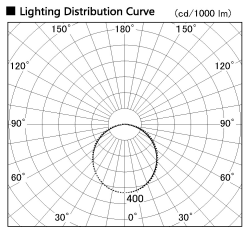

Item no. LS003-12AL40-0682

Series Name: Linear Slim Light

|                  |                        |
|------------------|------------------------|
| Installation     | Direct mount           |
| Type             | Linear Slim Light      |
| Fixture wattage  | 8.4W                   |
| Beam angle       | 107 x 110 deg          |
| Color Temp.      | 4000K                  |
| CRI              | Ra>90                  |
| Luminous         | 735 lm                 |
| Body             | Extruded aluminum + PC |
| Body finish      | White                  |
| Trim finish      | White                  |
| Reflector finish | N/A                    |
| IP Rate          | IP20                   |
| Light source     | SMD chips              |
| Input Voltage    | AC220~240V             |
| Dimming Type     | Non-Dimmable           |
| Certificate      | CE, CCC                |
| Cut Hole         | N/A                    |

| Length (Weight) |                 |
|-----------------|-----------------|
| 18.0W           | 1450mm (0.23kg) |
| 14.4W           | 1162mm (0.19kg) |
| 12.0W           | 970mm (0.16kg)  |
| 10.8W           | 874mm (0.14kg)  |
| 8.4W            | 682mm (0.11kg)  |
| 7.2W            | 586mm (0.1kg)   |
| 6.0W            | 490mm (0.08kg)  |
| 4.8W            | 394mm (0.07kg)  |
| 3.0W            | 250mm (0.04kg)  |
| 0.6W            | 58mm (0.01kg)   |