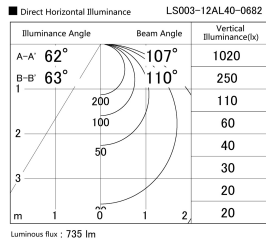

Item no. LS003-12AL40-0682

Series Name: Linear Slim Light

|                  |                        |
|------------------|------------------------|
| Installation     | Direct mount           |
| Type             | Linear Slim Light      |
| Fixture wattage  | 8.4W                   |
| Beam angle       | 107 x 110 deg          |
| Color Temp.      | 4000K                  |
| CRI              | Ra>90                  |
| Luminous         | 735 lm                 |
| Body             | Extruded aluminum + PC |
| Body finish      | White                  |
| Trim finish      | White                  |
| Reflector finish | N/A                    |
| IP Rate          | IP20                   |
| Light source     | SMD chips              |
| Input Voltage    | AC220~240V             |
| Dimming Type     | Non-Dimmable           |
| Certificate      | CE, CCC                |
| Cut Hole         | N/A                    |

| Length (Weight) |                 |
|-----------------|-----------------|
| 18.0W           | 1450mm (0.23kg) |
| 14.4W           | 1162mm (0.19kg) |
| 12.0W           | 970mm (0.16kg)  |
| 10.8W           | 874mm (0.14kg)  |
| 8.4W            | 682mm (0.11kg)  |
| 7.2W            | 586mm (0.1kg)   |
| 6.0W            | 490mm (0.08kg)  |
| 4.8W            | 394mm (0.07kg)  |
| 3.0W            | 250mm (0.04kg)  |
| 0.6W            | 58mm (0.01kg)   |