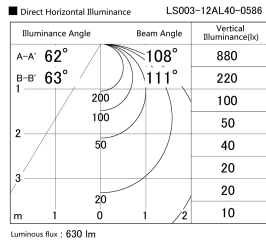

Item no. LS003-12AL40-0586

Series Name: Linear Slim Light

Installation	Direct mount
Type	
Fixture wattage	7.2W
Beam angle	108 x 111 deg
Color Temp.	4000K
CRI	Ra>90
Luminous	630 lm
Body	Extruded aluminum + PC
Body finish	White
Trim finish	White
Reflector finish	N/A
IP Rate	IP20
Light source	SMD chips
Input Voltage	AC220~240V
Dimming Type	Non-Dimmable
Certificate	CE, CCC
Cut Hole	N/A

Length (Weight)	
18.0W	1450mm (0.23kg)
14.4W	1162mm (0.19kg)
12.0W	970mm (0.16kg)
10.8W	874mm (0.14kg)
8.4W	682mm (0.11kg)
7.2W	586mm (0.1kg)
6.0W	490mm (0.08kg)
4.8W	394mm (0.07kg)
3.0W	250mm (0.04kg)
0.6W	58mm (0.01kg)