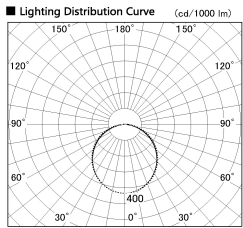

Item no. LS003-12AL40-0586

Series Name: Linear Slim Light

Installation	Direct mount
Type	
Fixture wattage	7.2W
Beam angle	108 x 111 deg
Color Temp.	4000K
CRI	Ra>90
Luminous	630 lm
Body	Extruded aluminum + PC
Body finish	White
Trim finish	White
Reflector finish	N/A
IP Rate	IP20
Light source	SMD chips
Input Voltage	AC220~240V
Dimming Type	Non-Dimmable
Certificate	CE, CCC
Cut Hole	N/A

Length (Weight)	
18.0W	1450mm (0.23kg)
14.4W	1162mm (0.19kg)
12.0W	970mm (0.16kg)
10.8W	874mm (0.14kg)
8.4W	682mm (0.11kg)
7.2W	586mm (0.1kg)
6.0W	490mm (0.08kg)
4.8W	394mm (0.07kg)
3.0W	250mm (0.04kg)
0.6W	58mm (0.01kg)