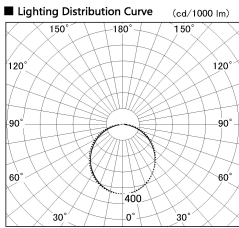

Item no. LS003-12AL40-0490

Series Name: Linear Slim Light

Installation	Direct mount
Type	Linear Slim Light
Fixture wattage	6W
Beam angle	107 x 112 deg
Color Temp.	4000K
CRI	Ra>90
Luminous	525 lm
Body	Extruded aluminum + PC
Body finish	White
Trim finish	White
Reflector finish	N/A
IP Rate	IP20
Light source	SMD chips
Input Voltage	AC220~240V
Dimming Type	Non-Dimmable
Certificate	CE, CCC
Cut Hole	N/A

Length (Weight)	
18.0W	1450mm (0.23kg)
14.4W	1162mm (0.19kg)
12.0W	970mm (0.16kg)
10.8W	874mm (0.14kg)
8.4W	682mm (0.11kg)
7.2W	586mm (0.1kg)
6.0W	490mm (0.08kg)
4.8W	394mm (0.07kg)
3.0W	250mm (0.04kg)
0.6W	58mm (0.01kg)