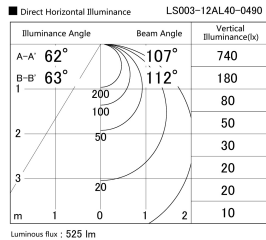

Item no. LS003-12AL40-0490

Series Name: Linear Slim Light

Installation	Direct mount
Type	
Fixture wattage	6W
Beam angle	107 x 112 deg
Color Temp.	4000K
CRI	Ra>90
Luminous	525 lm
Body	Extruded aluminum + PC
Body finish	White
Trim finish	White
Reflector finish	N/A
IP Rate	IP20
Light source	SMD chips
Input Voltage	AC220~240V
Dimming Type	Non-Dimmable
Certificate	CE, CCC
Cut Hole	N/A

Length (Weight)	
18.0W	1450mm (0.23kg)
14.4W	1162mm (0.19kg)
12.0W	970mm (0.16kg)
10.8W	874mm (0.14kg)
8.4W	682mm (0.11kg)
7.2W	586mm (0.1kg)
6.0W	490mm (0.08kg)
4.8W	394mm (0.07kg)
3.0W	250mm (0.04kg)
0.6W	58mm (0.01kg)