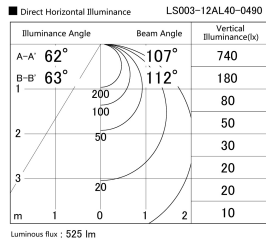

Item no. LS003-12AL40-0490

Series Name: Linear Slim Light

Installation	Direct mount
Type	Linear Slim Light
Fixture wattage	6W
Beam angle	107 x 112 deg
Color Temp.	4000K
CRI	Ra>90
Luminous	525 lm
Body	Extruded aluminum + PC
Body finish	White
Trim finish	White
Reflector finish	N/A
IP Rate	IP20
Light source	SMD chips
Input Voltage	AC220~240V
Dimming Type	Non-Dimmable
Certificate	CE, CCC
Cut Hole	N/A

Length (Weight)	
18.0W	1450mm (0.23kg)
14.4W	1162mm (0.19kg)
12.0W	970mm (0.16kg)
10.8W	874mm (0.14kg)
8.4W	682mm (0.11kg)
7.2W	586mm (0.1kg)
6.0W	490mm (0.08kg)
4.8W	394mm (0.07kg)
3.0W	250mm (0.04kg)
0.6W	58mm (0.01kg)