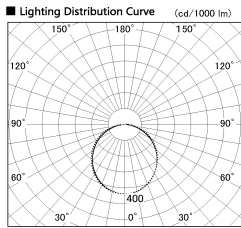

Item no. LS003-12AL40-0490

Series Name: Linear Slim Light

Installation	Direct mount
Type	
Fixture wattage	6W
Beam angle	107 x 112 deg
Color Temp.	4000K
CRI	Ra>90
Luminous	525 lm
Body	Extruded aluminum + PC
Body finish	White
Trim finish	White
Reflector finish	N/A
IP Rate	IP20
Light source	SMD chips
Input Voltage	AC220~240V
Dimming Type	Non-Dimmable
Certificate	CE, CCC
Cut Hole	N/A

Length (Weight)	
18.0W	1450mm (0.23kg)
14.4W	1162mm (0.19kg)
12.0W	970mm (0.16kg)
10.8W	874mm (0.14kg)
8.4W	682mm (0.11kg)
7.2W	586mm (0.1kg)
6.0W	490mm (0.08kg)
4.8W	394mm (0.07kg)
3.0W	250mm (0.04kg)
0.6W	58mm (0.01kg)