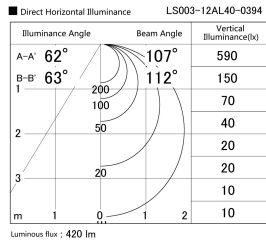

Item no. LS003-12AL40-0394

Series Name: Linear Slim Light

Installation	Direct mount
Type	Linear Slim Light
Fixture wattage	4.8W
Beam angle	107 x 112 deg
Color Temp.	4000K
CRI	Ra>90
Luminous	420 lm
Body	Extruded aluminum + PC
Body finish	White
Trim finish	White
Reflector finish	N/A
IP Rate	IP20
Light source	SMD chips
Input Voltage	AC220~240V
Dimming Type	Non-Dimmable
Certificate	CE, CCC
Cut Hole	N/A

Length (Weight)	
18.0W	1450mm (0.23kg)
14.4W	1162mm (0.19kg)
12.0W	970mm (0.16kg)
10.8W	874mm (0.14kg)
8.4W	682mm (0.11kg)
7.2W	586mm (0.1kg)
6.0W	490mm (0.08kg)
4.8W	394mm (0.07kg)
3.0W	250mm (0.04kg)
0.6W	58mm (0.01kg)