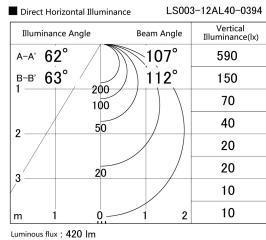

Item no. LS003-12AL40-0394

Series Name: Linear Slim Light

Installation	Direct mount
Type	
Fixture wattage	4.8W
Beam angle	107 x 112 deg
Color Temp.	4000K
CRI	Ra>90
Luminous	420 lm
Body	Extruded aluminum + PC
Body finish	White
Trim finish	White
Reflector finish	N/A
IP Rate	IP20
Light source	SMD chips
Input Voltage	AC220~240V
Dimming Type	Non-Dimmable
Certificate	CE, CCC
Cut Hole	N/A

Length (Weight)	
18.0W	1450mm (0.23kg)
14.4W	1162mm (0.19kg)
12.0W	970mm (0.16kg)
10.8W	874mm (0.14kg)
8.4W	682mm (0.11kg)
7.2W	586mm (0.1kg)
6.0W	490mm (0.08kg)
4.8W	394mm (0.07kg)
3.0W	250mm (0.04kg)
0.6W	58mm (0.01kg)