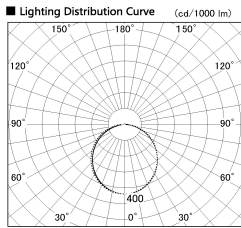

Item no. LS003-12AL40-0394

Series Name: Linear Slim Light

Installation	Direct mount
Type	Linear Slim Light
Fixture wattage	4.8W
Beam angle	107 x 112 deg
Color Temp.	4000K
CRI	Ra>90
Luminous	420 lm
Body	Extruded aluminum + PC
Body finish	White
Trim finish	White
Reflector finish	N/A
IP Rate	IP20
Light source	SMD chips
Input Voltage	AC220~240V
Dimming Type	Non-Dimmable
Certificate	CE, CCC
Cut Hole	N/A

Length (Weight)	
18.0W	1450mm (0.23kg)
14.4W	1162mm (0.19kg)
12.0W	970mm (0.16kg)
10.8W	874mm (0.14kg)
8.4W	682mm (0.11kg)
7.2W	586mm (0.1kg)
6.0W	490mm (0.08kg)
4.8W	394mm (0.07kg)
3.0W	250mm (0.04kg)
0.6W	58mm (0.01kg)