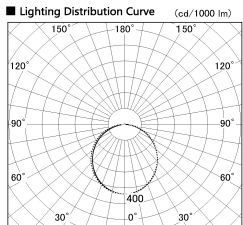

Item no. LS003-12AL40-0394

Series Name: Linear Slim Light

Installation	Direct mount
Type	
Fixture wattage	4.8W
Beam angle	107 x 112 deg
Color Temp.	4000K
CRI	Ra>90
Luminous	420 lm
Body	Extruded aluminum + PC
Body finish	White
Trim finish	White
Reflector finish	N/A
IP Rate	IP20
Light source	SMD chips
Input Voltage	AC220~240V
Dimming Type	Non-Dimmable
Certificate	CE, CCC
Cut Hole	N/A

Length (Weight)	
18.0W	1450mm (0.23kg)
14.4W	1162mm (0.19kg)
12.0W	970mm (0.16kg)
10.8W	874mm (0.14kg)
8.4W	682mm (0.11kg)
7.2W	586mm (0.1kg)
6.0W	490mm (0.08kg)
4.8W	394mm (0.07kg)
3.0W	250mm (0.04kg)
0.6W	58mm (0.01kg)