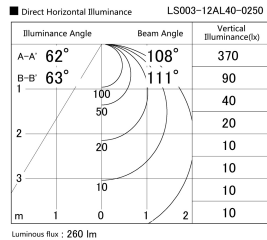

Item no. LS003-12AL40-0250

Series Name: Linear Slim Light

Installation	Direct mount
Type	Linear Slim Light
Fixture wattage	3W
Beam angle	108 x 111 deg
Color Temp.	4000K
CRI	Ra>90
Luminous	262 lm
Body	Extruded aluminum + PC
Body finish	White
Trim finish	White
Reflector finish	N/A
IP Rate	IP20
Light source	SMD chips
Input Voltage	AC220~240V
Dimming Type	Non-Dimmable
Certificate	CE, CCC
Cut Hole	N/A

Length (Weight)	
18.0W	1450mm (0.23kg)
14.4W	1162mm (0.19kg)
12.0W	970mm (0.16kg)
10.8W	874mm (0.14kg)
8.4W	682mm (0.11kg)
7.2W	586mm (0.1kg)
6.0W	490mm (0.08kg)
4.8W	394mm (0.07kg)
3.0W	250mm (0.04kg)
0.6W	58mm (0.01kg)