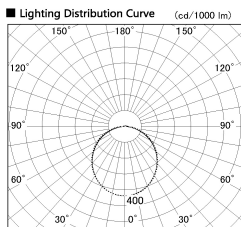

Item no. LS003-12AL40-0250

Series Name: Linear Slim Light

Installation	Direct mount
Type	Linear Slim Light
Fixture wattage	3W
Beam angle	108 x 111 deg
Color Temp.	4000K
CRI	Ra>90
Luminous	262 lm
Body	Extruded aluminum + PC
Body finish	White
Trim finish	White
Reflector finish	N/A
IP Rate	IP20
Light source	SMD chips
Input Voltage	AC220~240V
Dimming Type	Non-Dimmable
Certificate	CE, CCC
Cut Hole	N/A

Length (Weight)	
18.0W	1450mm (0.23kg)
14.4W	1162mm (0.19kg)
12.0W	970mm (0.16kg)
10.8W	874mm (0.14kg)
8.4W	682mm (0.11kg)
7.2W	586mm (0.1kg)
6.0W	490mm (0.08kg)
4.8W	394mm (0.07kg)
3.0W	250mm (0.04kg)
0.6W	58mm (0.01kg)