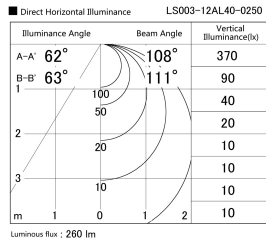

Item no. LS003-12AL40-0250

Series Name: Linear Slim Light

Installation	Direct mount
Type	
Fixture wattage	3W
Beam angle	108 x 111 deg
Color Temp.	4000K
CRI	Ra>90
Luminous	262 lm
Body	Extruded aluminum + PC
Body finish	White
Trim finish	White
Reflector finish	N/A
IP Rate	IP20
Light source	SMD chips
Input Voltage	AC220~240V
Dimming Type	Non-Dimmable
Certificate	CE, CCC
Cut Hole	N/A

Length (Weight)	
18.0W	1450mm (0.23kg)
14.4W	1162mm (0.19kg)
12.0W	970mm (0.16kg)
10.8W	874mm (0.14kg)
8.4W	682mm (0.11kg)
7.2W	586mm (0.1kg)
6.0W	490mm (0.08kg)
4.8W	394mm (0.07kg)
3.0W	250mm (0.04kg)
0.6W	58mm (0.01kg)