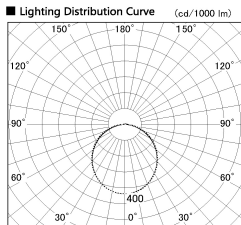

Item no. LS003-12AL40-0250

Series Name: Linear Slim Light

Installation	Direct mount
Type	
Fixture wattage	3W
Beam angle	108 x 111 deg
Color Temp.	4000K
CRI	Ra>90
Luminous	262 lm
Body	Extruded aluminum + PC
Body finish	White
Trim finish	White
Reflector finish	N/A
IP Rate	IP20
Light source	SMD chips
Input Voltage	AC220~240V
Dimming Type	Non-Dimmable
Certificate	CE, CCC
Cut Hole	N/A

Length (Weight)	
18.0W	1450mm (0.23kg)
14.4W	1162mm (0.19kg)
12.0W	970mm (0.16kg)
10.8W	874mm (0.14kg)
8.4W	682mm (0.11kg)
7.2W	586mm (0.1kg)
6.0W	490mm (0.08kg)
4.8W	394mm (0.07kg)
3.0W	250mm (0.04kg)
0.6W	58mm (0.01kg)