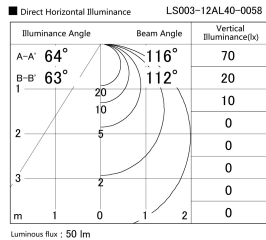

Item no. LS003-12AL40-0058

Series Name: Linear Slim Light

Installation	Direct mount
Type	
Fixture wattage	0.6W
Beam angle	110 x 112 deg
Color Temp.	4000K
CRI	Ra>90
Luminous	52 lm
Body	Extruded aluminum + PC
Body finish	White
Trim finish	White
Reflector finish	N/A
IP Rate	IP20
Light source	SMD chips
Input Voltage	AC220~240V
Dimming Type	Non-Dimmable
Certificate	CE, CCC
Cut Hole	N/A

Length (Weight)	
18.0W	1450mm (0.23kg)
14.4W	1162mm (0.19kg)
12.0W	970mm (0.16kg)
10.8W	874mm (0.14kg)
8.4W	682mm (0.11kg)
7.2W	586mm (0.1kg)
6.0W	490mm (0.08kg)
4.8W	394mm (0.07kg)
3.0W	250mm (0.04kg)
0.6W	58mm (0.01kg)