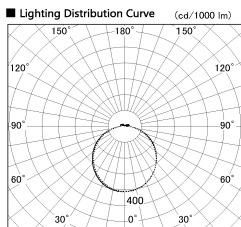

Item no. LS003-12AL40-0058

Series Name: Linear Slim Light

Installation	Direct mount
Type	Linear Slim Light
Fixture wattage	0.6W
Beam angle	110 x 112 deg
Color Temp.	4000K
CRI	Ra>90
Luminous	52 lm
Body	Extruded aluminum + PC
Body finish	White
Trim finish	White
Reflector finish	N/A
IP Rate	IP20
Light source	SMD chips
Input Voltage	AC220~240V
Dimming Type	Non-Dimmable
Certificate	CE, CCC
Cut Hole	N/A

Length (Weight)	
18.0W	1450mm (0.23kg)
14.4W	1162mm (0.19kg)
12.0W	970mm (0.16kg)
10.8W	874mm (0.14kg)
8.4W	682mm (0.11kg)
7.2W	586mm (0.1kg)
6.0W	490mm (0.08kg)
4.8W	394mm (0.07kg)
3.0W	250mm (0.04kg)
0.6W	58mm (0.01kg)