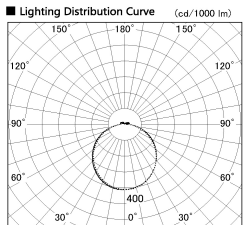

Item no. LS003-12AL40-0058

Series Name: Linear Slim Light

Installation	Direct mount
Type	
Fixture wattage	0.6W
Beam angle	110 x 112 deg
Color Temp.	4000K
CRI	Ra>90
Luminous	52 lm
Body	Extruded aluminum + PC
Body finish	White
Trim finish	White
Reflector finish	N/A
IP Rate	IP20
Light source	SMD chips
Input Voltage	AC220~240V
Dimming Type	Non-Dimmable
Certificate	CE, CCC
Cut Hole	N/A

Length (Weight)	
18.0W	1450mm (0.23kg)
14.4W	1162mm (0.19kg)
12.0W	970mm (0.16kg)
10.8W	874mm (0.14kg)
8.4W	682mm (0.11kg)
7.2W	586mm (0.1kg)
6.0W	490mm (0.08kg)
4.8W	394mm (0.07kg)
3.0W	250mm (0.04kg)
0.6W	58mm (0.01kg)