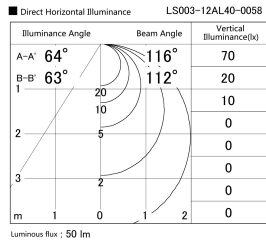

Item no. LS003-12AL40-0058

Series Name: Linear Slim Light

Installation	Direct mount
Type	Linear Slim Light
Fixture wattage	0.6W
Beam angle	110 x 112 deg
Color Temp.	4000K
CRI	Ra>90
Luminous	52 lm
Body	Extruded aluminum + PC
Body finish	White
Trim finish	White
Reflector finish	N/A
IP Rate	IP20
Light source	SMD chips
Input Voltage	AC220~240V
Dimming Type	Non-Dimmable
Certificate	CE, CCC
Cut Hole	N/A

Length (Weight)	
18.0W	1450mm (0.23kg)
14.4W	1162mm (0.19kg)
12.0W	970mm (0.16kg)
10.8W	874mm (0.14kg)
8.4W	682mm (0.11kg)
7.2W	586mm (0.1kg)
6.0W	490mm (0.08kg)
4.8W	394mm (0.07kg)
3.0W	250mm (0.04kg)
0.6W	58mm (0.01kg)