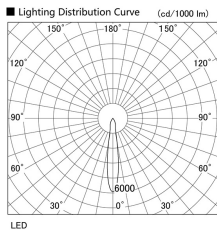

Item no. DD103-0815W8527

Series Name: Versa R-G (DD103)

DISCONTINUED

Installation	Recessed Mount
Type	
Fixture wattage	6.7W
Beam angle	16 deg
Color Temp.	2700K
CRI	Ra>85
Luminous	570 lm
Body	Die-cast aluminum alloy
Body finish	N/A
Trim finish	White
Reflector finish	N/A
IP Rate	IP20
Light source	COB module
Input Voltage	AC220~240V
Dimming Type	Non-Dimmable
Certificate	CE, CCC
Cut Hole	100mm