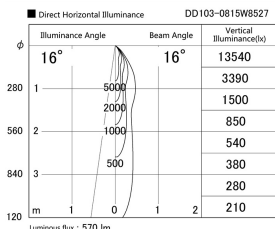

Item no. DD103-0815W8527

Series Name: Versa R-G (DD103)

DISCONTINUED

Installation	Recessed Mount
Type	Versa R-G (DD103)
Fixture wattage	6.7W
Beam angle	16 deg
Color Temp.	2700K
CRI	Ra>85
Luminous	570 lm
Body	Die-cast aluminum alloy
Body finish	N/A
Trim finish	White
Reflector finish	N/A
IP Rate	IP20
Light source	COB module
Input Voltage	AC220~240V
Dimming Type	Non-Dimmable
Certificate	CE, CCC
Cut Hole	100mm