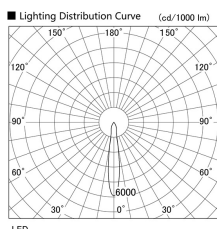

Item no. DD103-0815W8527

Series Name: Versa R-G (DD103)

DISCONTINUED

Installation	Recessed Mount
Type	Versa R-G (DD103)
Fixture wattage	6.7W
Beam angle	16 deg
Color Temp.	2700K
CRI	Ra>85
Luminous	570 lm
Body	Die-cast aluminum alloy
Body finish	N/A
Trim finish	White
Reflector finish	N/A
IP Rate	IP20
Light source	COB module
Input Voltage	AC220~240V
Dimming Type	Non-Dimmable
Certificate	CE, CCC
Cut Hole	100mm