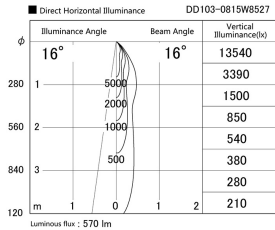

Item no. DD103-0815W8527

Series Name: Versa R-G (DD103)

DISCONTINUED

Installation	Recessed Mount
Type	
Fixture wattage	6.7W
Beam angle	16 deg
Color Temp.	2700K
CRI	Ra>85
Luminous	570 lm
Body	Die-cast aluminum alloy
Body finish	N/A
Trim finish	White
Reflector finish	N/A
IP Rate	IP20
Light source	COB module
Input Voltage	AC220~240V
Dimming Type	Non-Dimmable
Certificate	CE, CCC
Cut Hole	100mm