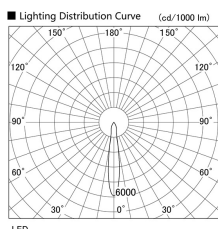

Item no. DD103-0815W8530

Series Name: Versa R-G (DD103)

DISCONTINUED

Installation	Recessed Mount
Type	
Fixture wattage	6.7W
Beam angle	16 deg
Color Temp.	3000K
CRI	Ra>85
Luminous	594 lm
Body	Die-cast aluminum alloy
Body finish	N/A
Trim finish	White
Reflector finish	N/A
IP Rate	IP20
Light source	COB module
Input Voltage	AC220~240V
Dimming Type	Non-Dimmable
Certificate	CE, CCC
Cut Hole	100mm