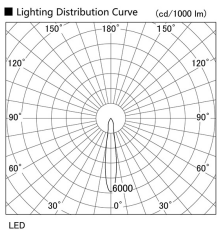

Item no. DD103-0815W8530

Series Name: Versa R-G (DD103)

DISCONTINUED

Installation	Recessed Mount
Type	Versa R-G (DD103)
Fixture wattage	6.7W
Beam angle	16 deg
Color Temp.	3000K
CRI	Ra>85
Luminous	594 lm
Body	Die-cast aluminum alloy
Body finish	N/A
Trim finish	White
Reflector finish	N/A
IP Rate	IP20
Light source	COB module
Input Voltage	AC220~240V
Dimming Type	Non-Dimmable
Certificate	CE, CCC
Cut Hole	100mm