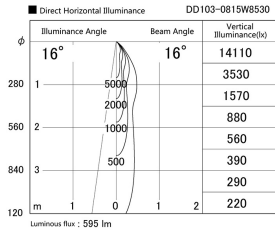

Item no. DD103-0815W8530

Series Name: Versa R-G (DD103)

DISCONTINUED

Installation	Recessed Mount
Type	Versa R-G (DD103)
Fixture wattage	6.7W
Beam angle	16 deg
Color Temp.	3000K
CRI	Ra>85
Luminous	594 lm
Body	Die-cast aluminum alloy
Body finish	N/A
Trim finish	White
Reflector finish	N/A
IP Rate	IP20
Light source	COB module
Input Voltage	AC220~240V
Dimming Type	Non-Dimmable
Certificate	CE, CCC
Cut Hole	100mm