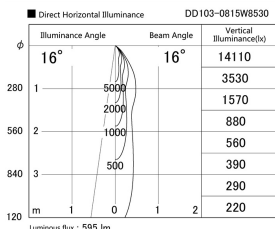

Item no. DD103-0815W8530

Series Name: Versa R-G (DD103)

DISCONTINUED

Installation	Recessed Mount
Type	
Fixture wattage	6.7W
Beam angle	16 deg
Color Temp.	3000K
CRI	Ra>85
Luminous	594 lm
Body	Die-cast aluminum alloy
Body finish	N/A
Trim finish	White
Reflector finish	N/A
IP Rate	IP20
Light source	COB module
Input Voltage	AC220~240V
Dimming Type	Non-Dimmable
Certificate	CE, CCC
Cut Hole	100mm