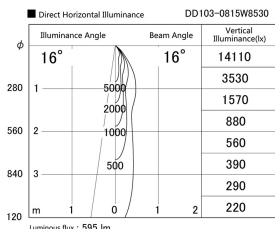

Item no. DD103-0815W8530

Series Name: Versa R-G (DD103)

**DISCONTINUED**

Installation	Recessed Mount
Type	
Fixture wattage	6.7W
Beam angle	16 deg
Color Temp.	3000K
CRI	Ra>85
Luminous	594 lm
Body	Die-cast aluminum alloy
Body finish	N/A
Trim finish	White
Reflector finish	N/A
IP Rate	IP20
Light source	COB module
Input Voltage	AC220~240V
Dimming Type	Non-Dimmable
Certificate	CE, CCC
Cut Hole	100mm