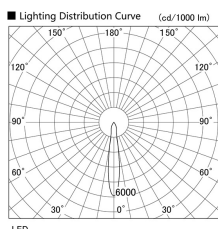

Item no. DD103-0815W8530

Series Name: Versa R-G (DD103)

**DISCONTINUED**

Installation	Recessed Mount
Type	
Fixture wattage	6.7W
Beam angle	16 deg
Color Temp.	3000K
CRI	Ra>85
Luminous	594 lm
Body	Die-cast aluminum alloy
Body finish	N/A
Trim finish	White
Reflector finish	N/A
IP Rate	IP20
Light source	COB module
Input Voltage	AC220~240V
Dimming Type	Non-Dimmable
Certificate	CE, CCC
Cut Hole	100mm