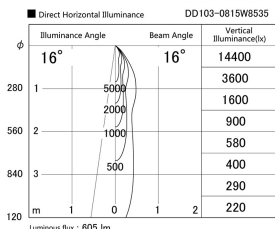

Item no. DD103-0815W8535

Series Name: Versa R-G (DD103)

DISCONTINUED

Installation	Recessed Mount
Type	Versa R-G (DD103)
Fixture wattage	6.7W
Beam angle	16 deg
Color Temp.	3500K
CRI	Ra>85
Luminous	606 lm
Body	Die-cast aluminum alloy
Body finish	N/A
Trim finish	White
Reflector finish	N/A
IP Rate	IP20
Light source	COB module
Input Voltage	AC220~240V
Dimming Type	Non-Dimmable
Certificate	CE, CCC
Cut Hole	100mm