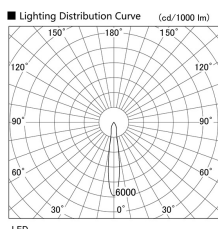

Item no. DD103-0815W8535

Series Name: Versa R-G (DD103)

DISCONTINUED

Installation	Recessed Mount
Type	Versa R-G (DD103)
Fixture wattage	6.7W
Beam angle	16 deg
Color Temp.	3500K
CRI	Ra>85
Luminous	606 lm
Body	Die-cast aluminum alloy
Body finish	N/A
Trim finish	White
Reflector finish	N/A
IP Rate	IP20
Light source	COB module
Input Voltage	AC220~240V
Dimming Type	Non-Dimmable
Certificate	CE, CCC
Cut Hole	100mm