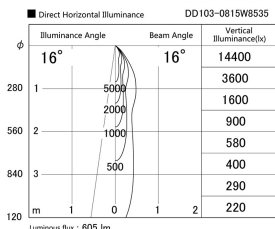

Item no. DD103-0815W8535

Series Name: Versa R-G (DD103)

DISCONTINUED

| | |
|------------------|-------------------------|
| Installation | Recessed Mount |
| Type | |
| Fixture wattage | 6.7W |
| Beam angle | 16 deg |
| Color Temp. | 3500K |
| CRI | Ra>85 |
| Luminous | 606 lm |
| Body | Die-cast aluminum alloy |
| Body finish | N/A |
| Trim finish | White |
| Reflector finish | N/A |
| IP Rate | IP20 |
| Light source | COB module |
| Input Voltage | AC220~240V |
| Dimming Type | Non-Dimmable |
| Certificate | CE, CCC |
| Cut Hole | 100mm |