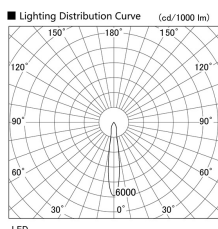

Item no. DD103-0815W8535

Series Name: Versa R-G (DD103)

DISCONTINUED

| | |
|------------------|-------------------------|
| Installation | Recessed Mount |
| Type | |
| Fixture wattage | 6.7W |
| Beam angle | 16 deg |
| Color Temp. | 3500K |
| CRI | Ra>85 |
| Luminous | 606 lm |
| Body | Die-cast aluminum alloy |
| Body finish | N/A |
| Trim finish | White |
| Reflector finish | N/A |
| IP Rate | IP20 |
| Light source | COB module |
| Input Voltage | AC220~240V |
| Dimming Type | Non-Dimmable |
| Certificate | CE, CCC |
| Cut Hole | 100mm |