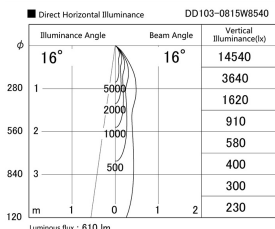

Item no. DD103-0815W8540

Series Name: Versa R-G (DD103)

DISCONTINUED

Installation	Recessed Mount
Type	
Fixture wattage	6.7W
Beam angle	16 deg
Color Temp.	4000K
CRI	Ra>85
Luminous	612 lm
Body	Die-cast aluminum alloy
Body finish	N/A
Trim finish	White
Reflector finish	N/A
IP Rate	IP20
Light source	COB module
Input Voltage	AC220~240V
Dimming Type	Non-Dimmable
Certificate	CE, CCC
Cut Hole	100mm