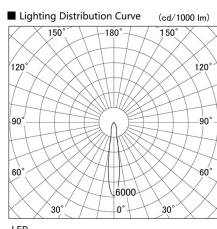

Item no. DD103-0815W8540

Series Name: Versa R-G (DD103)

DISCONTINUED

Installation	Recessed Mount
Type	
Fixture wattage	6.7W
Beam angle	16 deg
Color Temp.	4000K
CRI	Ra>85
Luminous	612 lm
Body	Die-cast aluminum alloy
Body finish	N/A
Trim finish	White
Reflector finish	N/A
IP Rate	IP20
Light source	COB module
Input Voltage	AC220~240V
Dimming Type	Non-Dimmable
Certificate	CE, CCC
Cut Hole	100mm