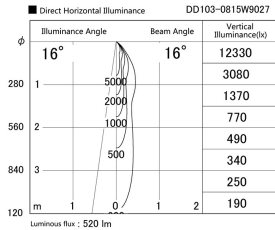

Item no. DD103-0815W9027

Series Name: Versa R-G (DD103)

DISCONTINUED

Installation	Recessed Mount
Type	
Fixture wattage	6.7W
Beam angle	16 deg
Color Temp.	2700K
CRI	Ra>90
Luminous	619 lm
Body	Die-cast aluminum alloy
Body finish	N/A
Trim finish	White
Reflector finish	N/A
IP Rate	IP20
Light source	COB module
Input Voltage	AC220~240V
Dimming Type	Non-Dimmable
Certificate	CE, CCC
Cut Hole	100mm