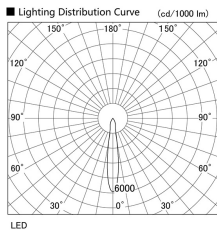

Item no. DD103-0815W9027

Series Name: Versa R-G (DD103)

DISCONTINUED

Installation	Recessed Mount
Type	
Fixture wattage	6.7W
Beam angle	16 deg
Color Temp.	2700K
CRI	Ra>90
Luminous	619 lm
Body	Die-cast aluminum alloy
Body finish	N/A
Trim finish	White
Reflector finish	N/A
IP Rate	IP20
Light source	COB module
Input Voltage	AC220~240V
Dimming Type	Non-Dimmable
Certificate	CE, CCC
Cut Hole	100mm