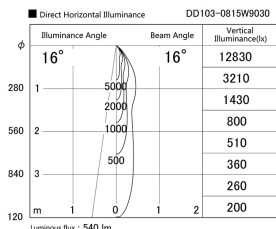

Item no. DD103-0815W9030

Series Name: Versa R-G (DD103)

DISCONTINUED

Installation	Recessed Mount
Type	
Fixture wattage	6.7W
Beam angle	16 deg
Color Temp.	3000K
CRI	Ra>90
Luminous	540 lm
Body	Die-cast aluminum alloy
Body finish	N/A
Trim finish	White
Reflector finish	N/A
IP Rate	IP20
Light source	COB module
Input Voltage	AC220~240V
Dimming Type	Non-Dimmable
Certificate	CE, CCC
Cut Hole	100mm