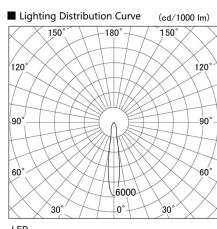

Item no. DD103-0815W9030

Series Name: Versa R-G (DD103)

DISCONTINUED

Installation	Recessed Mount
Type	
Fixture wattage	6.7W
Beam angle	16 deg
Color Temp.	3000K
CRI	Ra>90
Luminous	540 lm
Body	Die-cast aluminum alloy
Body finish	N/A
Trim finish	White
Reflector finish	N/A
IP Rate	IP20
Light source	COB module
Input Voltage	AC220~240V
Dimming Type	Non-Dimmable
Certificate	CE, CCC
Cut Hole	100mm