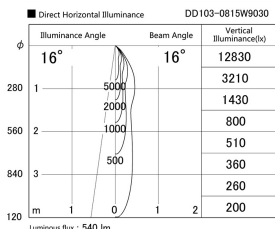

Item no. DD103-0815W9030

Series Name: Versa R-G (DD103)

DISCONTINUED

Installation	Recessed Mount
Type	Versa R-G (DD103)
Fixture wattage	6.7W
Beam angle	16 deg
Color Temp.	3000K
CRI	Ra>90
Luminous	540 lm
Body	Die-cast aluminum alloy
Body finish	N/A
Trim finish	White
Reflector finish	N/A
IP Rate	IP20
Light source	COB module
Input Voltage	AC220~240V
Dimming Type	Non-Dimmable
Certificate	CE, CCC
Cut Hole	100mm