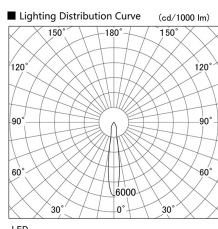

Item no. DD103-0815W9030

Series Name: Versa R-G (DD103)

DISCONTINUED

Installation	Recessed Mount
Type	Versa R-G (DD103)
Fixture wattage	6.7W
Beam angle	16 deg
Color Temp.	3000K
CRI	Ra>90
Luminous	540 lm
Body	Die-cast aluminum alloy
Body finish	N/A
Trim finish	White
Reflector finish	N/A
IP Rate	IP20
Light source	COB module
Input Voltage	AC220~240V
Dimming Type	Non-Dimmable
Certificate	CE, CCC
Cut Hole	100mm