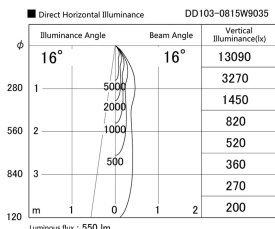

Item no. DD103-0815W9035

Series Name: Versa R-G (DD103)

DISCONTINUED

Installation	Recessed Mount
Type	
Fixture wattage	6.7W
Beam angle	16 deg
Color Temp.	3500K
CRI	Ra>90
Luminous	551 lm
Body	Die-cast aluminum alloy
Body finish	N/A
Trim finish	White
Reflector finish	N/A
IP Rate	IP20
Light source	COB module
Input Voltage	AC220~240V
Dimming Type	Non-Dimmable
Certificate	CE, CCC
Cut Hole	100mm