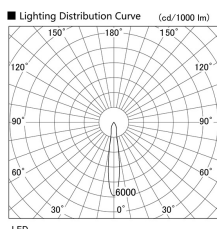

Item no. DD103-0815W9035

Series Name: Versa R-G (DD103)

DISCONTINUED

Installation	Recessed Mount
Type	
Fixture wattage	6.7W
Beam angle	16 deg
Color Temp.	3500K
CRI	Ra>90
Luminous	551 lm
Body	Die-cast aluminum alloy
Body finish	N/A
Trim finish	White
Reflector finish	N/A
IP Rate	IP20
Light source	COB module
Input Voltage	AC220~240V
Dimming Type	Non-Dimmable
Certificate	CE, CCC
Cut Hole	100mm