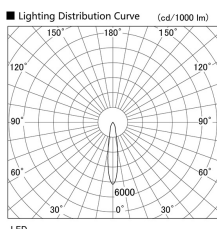

Item no. DD103-0820W8527

Series Name: Versa R-G (DD103)

DISCONTINUED

Installation	Recessed Mount
Type	
Fixture wattage	6.7W
Beam angle	18 deg
Color Temp.	2700K
CRI	Ra>85
Luminous	559 lm
Body	Die-cast aluminum alloy
Body finish	N/A
Trim finish	White
Reflector finish	N/A
IP Rate	IP20
Light source	COB module
Input Voltage	AC220~240V
Dimming Type	Non-Dimmable
Certificate	CE, CCC
Cut Hole	100mm