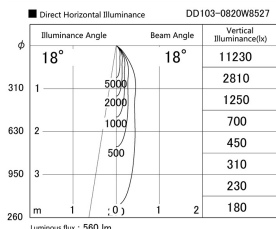

Item no. DD103-0820W8527

Series Name: Versa R-G (DD103)

DISCONTINUED

Installation	Recessed Mount
Type	
Fixture wattage	6.7W
Beam angle	18 deg
Color Temp.	2700K
CRI	Ra>85
Luminous	559 lm
Body	Die-cast aluminum alloy
Body finish	N/A
Trim finish	White
Reflector finish	N/A
IP Rate	IP20
Light source	COB module
Input Voltage	AC220~240V
Dimming Type	Non-Dimmable
Certificate	CE, CCC
Cut Hole	100mm