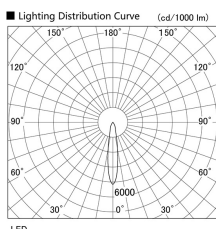

Item no. DD103-0820W8527

Series Name: Versa R-G (DD103)

DISCONTINUED

| | |
|------------------|-------------------------|
| Installation | Recessed Mount |
| Type | Versa R-G (DD103) |
| Fixture wattage | 6.7W |
| Beam angle | 18 deg |
| Color Temp. | 2700K |
| CRI | Ra>85 |
| Luminous | 559 lm |
| Body | Die-cast aluminum alloy |
| Body finish | N/A |
| Trim finish | White |
| Reflector finish | N/A |
| IP Rate | IP20 |
| Light source | COB module |
| Input Voltage | AC220~240V |
| Dimming Type | Non-Dimmable |
| Certificate | CE, CCC |
| Cut Hole | 100mm |