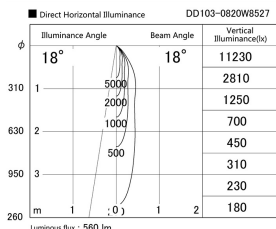

Item no. DD103-0820W8527

Series Name: Versa R-G (DD103)

DISCONTINUED

| | |
|------------------|-------------------------|
| Installation | Recessed Mount |
| Type | Versa R-G (DD103) |
| Fixture wattage | 6.7W |
| Beam angle | 18 deg |
| Color Temp. | 2700K |
| CRI | Ra>85 |
| Luminous | 559 lm |
| Body | Die-cast aluminum alloy |
| Body finish | N/A |
| Trim finish | White |
| Reflector finish | N/A |
| IP Rate | IP20 |
| Light source | COB module |
| Input Voltage | AC220~240V |
| Dimming Type | Non-Dimmable |
| Certificate | CE, CCC |
| Cut Hole | 100mm |