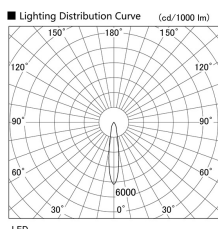

Item no. DD103-0820W8527

Series Name: Versa R-G (DD103)

DISCONTINUED

Installation	Recessed Mount
Type	
Fixture wattage	6.7W
Beam angle	18 deg
Color Temp.	2700K
CRI	Ra>85
Luminous	559 lm
Body	Die-cast aluminum alloy
Body finish	N/A
Trim finish	White
Reflector finish	N/A
IP Rate	IP20
Light source	COB module
Input Voltage	AC220~240V
Dimming Type	Non-Dimmable
Certificate	CE, CCC
Cut Hole	100mm