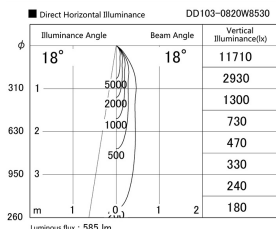

Item no. DD103-0820W8530

Series Name: Versa R-G (DD103)

DISCONTINUED

Installation	Recessed Mount
Type	Versa R-G (DD103)
Fixture wattage	6.7W
Beam angle	18 deg
Color Temp.	3000K
CRI	Ra>85
Luminous	583 lm
Body	Die-cast aluminum alloy
Body finish	N/A
Trim finish	White
Reflector finish	N/A
IP Rate	IP20
Light source	COB module
Input Voltage	AC220~240V
Dimming Type	Non-Dimmable
Certificate	CE, CCC
Cut Hole	100mm