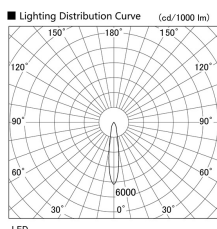

Item no. DD103-0820W8530

Series Name: Versa R-G (DD103)

DISCONTINUED

Installation	Recessed Mount
Type	Versa R-G (DD103)
Fixture wattage	6.7W
Beam angle	18 deg
Color Temp.	3000K
CRI	Ra>85
Luminous	583 lm
Body	Die-cast aluminum alloy
Body finish	N/A
Trim finish	White
Reflector finish	N/A
IP Rate	IP20
Light source	COB module
Input Voltage	AC220~240V
Dimming Type	Non-Dimmable
Certificate	CE, CCC
Cut Hole	100mm