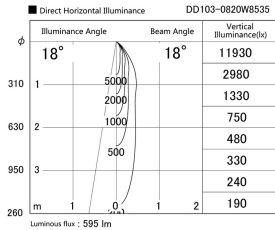

Item no. DD103-0820W8535

Series Name: Versa R-G (DD103)

**DISCONTINUED**

Installation	Recessed Mount
Type	Versa R-G (DD103)
Fixture wattage	6.7W
Beam angle	18 deg
Color Temp.	3500K
CRI	Ra>85
Luminous	594 lm
Body	Die-cast aluminum alloy
Body finish	N/A
Trim finish	White
Reflector finish	N/A
IP Rate	IP20
Light source	COB module
Input Voltage	AC220~240V
Dimming Type	Non-Dimmable
Certificate	CE, CCC
Cut Hole	100mm