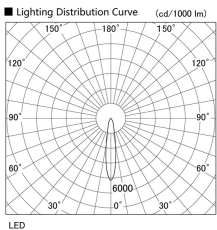

Item no. DD103-0820W8535

Series Name: Versa R-G (DD103)

**DISCONTINUED**

Installation	Recessed Mount
Type	Versa R-G (DD103)
Fixture wattage	6.7W
Beam angle	18 deg
Color Temp.	3500K
CRI	Ra>85
Luminous	594 lm
Body	Die-cast aluminum alloy
Body finish	N/A
Trim finish	White
Reflector finish	N/A
IP Rate	IP20
Light source	COB module
Input Voltage	AC220~240V
Dimming Type	Non-Dimmable
Certificate	CE, CCC
Cut Hole	100mm