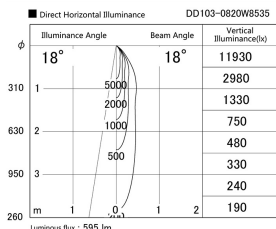

Item no. DD103-0820W8535

Series Name: Versa R-G (DD103)

DISCONTINUED

Installation	Recessed Mount
Type	
Fixture wattage	6.7W
Beam angle	18 deg
Color Temp.	3500K
CRI	Ra>85
Luminous	594 lm
Body	Die-cast aluminum alloy
Body finish	N/A
Trim finish	White
Reflector finish	N/A
IP Rate	IP20
Light source	COB module
Input Voltage	AC220~240V
Dimming Type	Non-Dimmable
Certificate	CE, CCC
Cut Hole	100mm