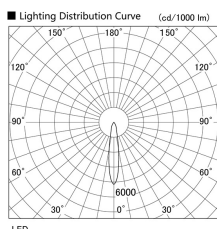

Item no. DD103-0820W8535

Series Name: Versa R-G (DD103)

DISCONTINUED

Installation	Recessed Mount
Type	
Fixture wattage	6.7W
Beam angle	18 deg
Color Temp.	3500K
CRI	Ra>85
Luminous	594 lm
Body	Die-cast aluminum alloy
Body finish	N/A
Trim finish	White
Reflector finish	N/A
IP Rate	IP20
Light source	COB module
Input Voltage	AC220~240V
Dimming Type	Non-Dimmable
Certificate	CE, CCC
Cut Hole	100mm