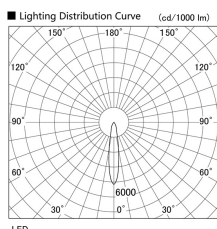

Item no. DD103-0820W8540

Series Name: Versa R-G (DD103)

DISCONTINUED

Installation	Recessed Mount
Type	
Fixture wattage	6.7W
Beam angle	18 deg
Color Temp.	4000K
CRI	Ra>85
Luminous	600 lm
Body	Die-cast aluminum alloy
Body finish	N/A
Trim finish	White
Reflector finish	N/A
IP Rate	IP20
Light source	COB module
Input Voltage	AC220~240V
Dimming Type	Non-Dimmable
Certificate	CE, CCC
Cut Hole	100mm