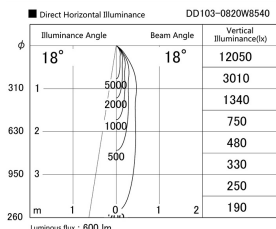

Item no. DD103-0820W8540

Series Name: Versa R-G (DD103)

DISCONTINUED

Installation	Recessed Mount
Type	Versa R-G (DD103)
Fixture wattage	6.7W
Beam angle	18 deg
Color Temp.	4000K
CRI	Ra>85
Luminous	600 lm
Body	Die-cast aluminum alloy
Body finish	N/A
Trim finish	White
Reflector finish	N/A
IP Rate	IP20
Light source	COB module
Input Voltage	AC220~240V
Dimming Type	Non-Dimmable
Certificate	CE, CCC
Cut Hole	100mm