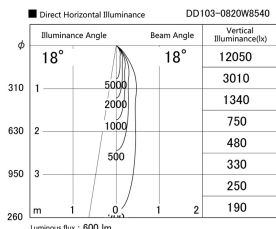

Item no. DD103-0820W8540

Series Name: Versa R-G (DD103)

DISCONTINUED

Installation	Recessed Mount
Type	
Fixture wattage	6.7W
Beam angle	18 deg
Color Temp.	4000K
CRI	Ra>85
Luminous	600 lm
Body	Die-cast aluminum alloy
Body finish	N/A
Trim finish	White
Reflector finish	N/A
IP Rate	IP20
Light source	COB module
Input Voltage	AC220~240V
Dimming Type	Non-Dimmable
Certificate	CE, CCC
Cut Hole	100mm