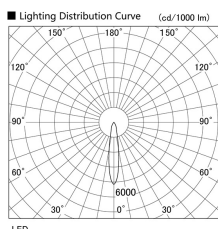

Item no. DD103-0820W8540

Series Name: Versa R-G (DD103)

DISCONTINUED

Installation	Recessed Mount
Type	Versa R-G (DD103)
Fixture wattage	6.7W
Beam angle	18 deg
Color Temp.	4000K
CRI	Ra>85
Luminous	600 lm
Body	Die-cast aluminum alloy
Body finish	N/A
Trim finish	White
Reflector finish	N/A
IP Rate	IP20
Light source	COB module
Input Voltage	AC220~240V
Dimming Type	Non-Dimmable
Certificate	CE, CCC
Cut Hole	100mm