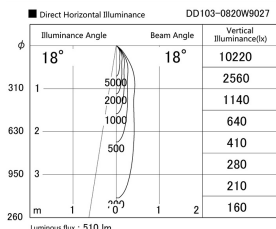

Item no. DD103-0820W9027

Series Name: Versa R-G (DD103)

**DISCONTINUED**

Installation	Recessed Mount
Type	
Fixture wattage	6.7W
Beam angle	18 deg
Color Temp.	2700K
CRI	Ra>90
Luminous	509 lm
Body	Die-cast aluminum alloy
Body finish	N/A
Trim finish	White
Reflector finish	N/A
IP Rate	IP20
Light source	COB module
Input Voltage	AC220~240V
Dimming Type	Non-Dimmable
Certificate	CE, CCC
Cut Hole	100mm