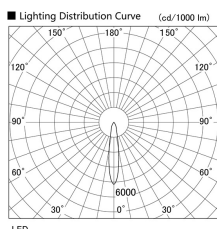

Item no. DD103-0820W9027

Series Name: Versa R-G (DD103)

**DISCONTINUED**

Installation	Recessed Mount
Type	
Fixture wattage	6.7W
Beam angle	18 deg
Color Temp.	2700K
CRI	Ra>90
Luminous	509 lm
Body	Die-cast aluminum alloy
Body finish	N/A
Trim finish	White
Reflector finish	N/A
IP Rate	IP20
Light source	COB module
Input Voltage	AC220~240V
Dimming Type	Non-Dimmable
Certificate	CE, CCC
Cut Hole	100mm