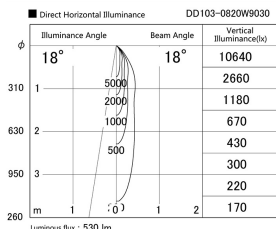

Item no. DD103-0820W9030

Series Name: Versa R-G (DD103)

**DISCONTINUED**

Installation	Recessed Mount
Type	
Fixture wattage	6.7W
Beam angle	18 deg
Color Temp.	3000K
CRI	Ra>90
Luminous	530 lm
Body	Die-cast aluminum alloy
Body finish	N/A
Trim finish	White
Reflector finish	N/A
IP Rate	IP20
Light source	COB module
Input Voltage	AC220~240V
Dimming Type	Non-Dimmable
Certificate	CE, CCC
Cut Hole	100mm