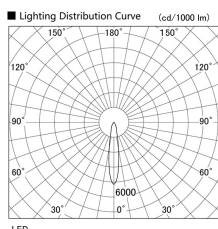

Item no. DD103-0820W9030

Series Name: Versa R-G (DD103)

**DISCONTINUED**

Installation	Recessed Mount
Type	
Fixture wattage	6.7W
Beam angle	18 deg
Color Temp.	3000K
CRI	Ra>90
Luminous	530 lm
Body	Die-cast aluminum alloy
Body finish	N/A
Trim finish	White
Reflector finish	N/A
IP Rate	IP20
Light source	COB module
Input Voltage	AC220~240V
Dimming Type	Non-Dimmable
Certificate	CE, CCC
Cut Hole	100mm