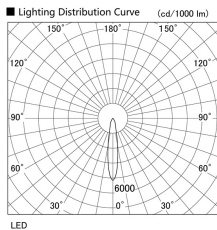

Item no. DD103-0820W9035

Series Name: Versa R-G (DD103)

**DISCONTINUED**

Installation	Recessed Mount
Type	
Fixture wattage	6.7W
Beam angle	18 deg
Color Temp.	3500K
CRI	Ra>90
Luminous	541 lm
Body	Die-cast aluminum alloy
Body finish	N/A
Trim finish	White
Reflector finish	N/A
IP Rate	IP20
Light source	COB module
Input Voltage	AC220~240V
Dimming Type	Non-Dimmable
Certificate	CE, CCC
Cut Hole	100mm