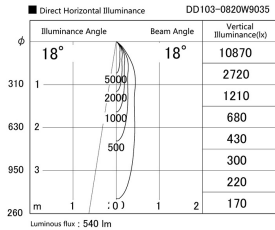

Item no. DD103-0820W9035

Series Name: Versa R-G (DD103)

**DISCONTINUED**

Installation	Recessed Mount
Type	
Fixture wattage	6.7W
Beam angle	18 deg
Color Temp.	3500K
CRI	Ra>90
Luminous	541 lm
Body	Die-cast aluminum alloy
Body finish	N/A
Trim finish	White
Reflector finish	N/A
IP Rate	IP20
Light source	COB module
Input Voltage	AC220~240V
Dimming Type	Non-Dimmable
Certificate	CE, CCC
Cut Hole	100mm