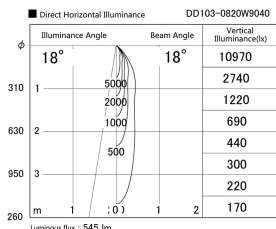

Item no. DD103-0820W9040

Series Name: Versa R-G (DD103)

DISCONTINUED

Installation	Recessed Mount
Type	
Fixture wattage	6.7W
Beam angle	18 deg
Color Temp.	4000K
CRI	Ra>90
Luminous	546 lm
Body	Die-cast aluminum alloy
Body finish	N/A
Trim finish	White
Reflector finish	N/A
IP Rate	IP20
Light source	COB module
Input Voltage	AC220~240V
Dimming Type	Non-Dimmable
Certificate	CE, CCC
Cut Hole	100mm