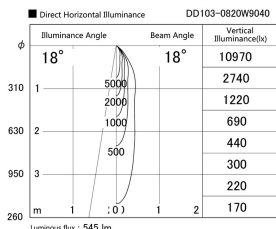

Item no. DD103-0820W9040

Series Name: Versa R-G (DD103)

**DISCONTINUED**

Installation	Recessed Mount
Type	Versa R-G (DD103)
Fixture wattage	6.7W
Beam angle	18 deg
Color Temp.	4000K
CRI	Ra>90
Luminous	546 lm
Body	Die-cast aluminum alloy
Body finish	N/A
Trim finish	White
Reflector finish	N/A
IP Rate	IP20
Light source	COB module
Input Voltage	AC220~240V
Dimming Type	Non-Dimmable
Certificate	CE, CCC
Cut Hole	100mm