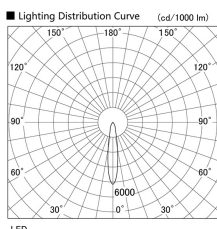

Item no. DD103-0820W9040

Series Name: Versa R-G (DD103)

**DISCONTINUED**

Installation	Recessed Mount
Type	Versa R-G (DD103)
Fixture wattage	6.7W
Beam angle	18 deg
Color Temp.	4000K
CRI	Ra>90
Luminous	546 lm
Body	Die-cast aluminum alloy
Body finish	N/A
Trim finish	White
Reflector finish	N/A
IP Rate	IP20
Light source	COB module
Input Voltage	AC220~240V
Dimming Type	Non-Dimmable
Certificate	CE, CCC
Cut Hole	100mm