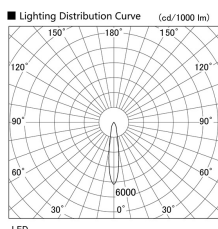

Item no. DD103-0820W9040

Series Name: Versa R-G (DD103)

DISCONTINUED

Installation	Recessed Mount
Type	
Fixture wattage	6.7W
Beam angle	18 deg
Color Temp.	4000K
CRI	Ra>90
Luminous	546 lm
Body	Die-cast aluminum alloy
Body finish	N/A
Trim finish	White
Reflector finish	N/A
IP Rate	IP20
Light source	COB module
Input Voltage	AC220~240V
Dimming Type	Non-Dimmable
Certificate	CE, CCC
Cut Hole	100mm