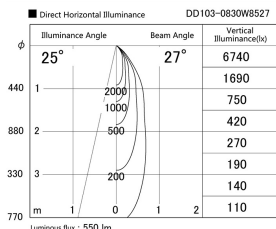

Item no. DD103-0830W8527

Series Name: Versa R-G (DD103)

**DISCONTINUED**

Installation	Recessed Mount
Type	
Fixture wattage	6.7W
Beam angle	27 deg
Color Temp.	2700K
CRI	Ra>85
Luminous	551 lm
Body	Die-cast aluminum alloy
Body finish	N/A
Trim finish	White
Reflector finish	N/A
IP Rate	IP20
Light source	COB module
Input Voltage	AC220~240V
Dimming Type	Non-Dimmable
Certificate	CE, CCC
Cut Hole	100mm