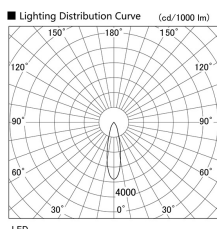

Item no. DD103-0830W8527

Series Name: Versa R-G (DD103)

**DISCONTINUED**

Installation	Recessed Mount
Type	
Fixture wattage	6.7W
Beam angle	27 deg
Color Temp.	2700K
CRI	Ra>85
Luminous	551 lm
Body	Die-cast aluminum alloy
Body finish	N/A
Trim finish	White
Reflector finish	N/A
IP Rate	IP20
Light source	COB module
Input Voltage	AC220~240V
Dimming Type	Non-Dimmable
Certificate	CE, CCC
Cut Hole	100mm