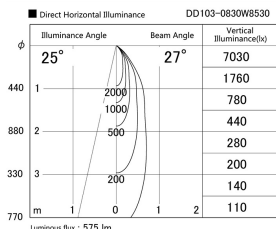

Item no. DD103-0830W8530

Series Name: Versa R-G (DD103)

DISCONTINUED

Installation	Recessed Mount
Type	Versa R-G (DD103)
Fixture wattage	6.7W
Beam angle	27 deg
Color Temp.	3000K
CRI	Ra>85
Luminous	574 lm
Body	Die-cast aluminum alloy
Body finish	N/A
Trim finish	White
Reflector finish	N/A
IP Rate	IP20
Light source	COB module
Input Voltage	AC220~240V
Dimming Type	Non-Dimmable
Certificate	CE, CCC
Cut Hole	100mm