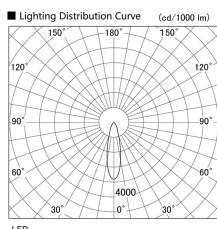

Item no. DD103-0830W8530

Series Name: Versa R-G (DD103)

DISCONTINUED

Installation	Recessed Mount
Type	
Fixture wattage	6.7W
Beam angle	27 deg
Color Temp.	3000K
CRI	Ra>85
Luminous	574 lm
Body	Die-cast aluminum alloy
Body finish	N/A
Trim finish	White
Reflector finish	N/A
IP Rate	IP20
Light source	COB module
Input Voltage	AC220~240V
Dimming Type	Non-Dimmable
Certificate	CE, CCC
Cut Hole	100mm