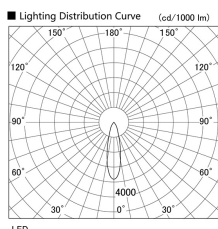

Item no. DD103-0830W8530

Series Name: Versa R-G (DD103)

DISCONTINUED

Installation	Recessed Mount
Type	Versa R-G (DD103)
Fixture wattage	6.7W
Beam angle	27 deg
Color Temp.	3000K
CRI	Ra>85
Luminous	574 lm
Body	Die-cast aluminum alloy
Body finish	N/A
Trim finish	White
Reflector finish	N/A
IP Rate	IP20
Light source	COB module
Input Voltage	AC220~240V
Dimming Type	Non-Dimmable
Certificate	CE, CCC
Cut Hole	100mm