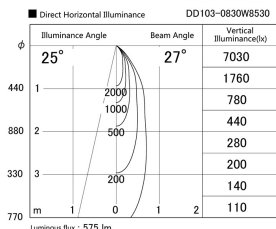

Item no. DD103-0830W8530

Series Name: Versa R-G (DD103)

DISCONTINUED

Installation	Recessed Mount
Type	
Fixture wattage	6.7W
Beam angle	27 deg
Color Temp.	3000K
CRI	Ra>85
Luminous	574 lm
Body	Die-cast aluminum alloy
Body finish	N/A
Trim finish	White
Reflector finish	N/A
IP Rate	IP20
Light source	COB module
Input Voltage	AC220~240V
Dimming Type	Non-Dimmable
Certificate	CE, CCC
Cut Hole	100mm