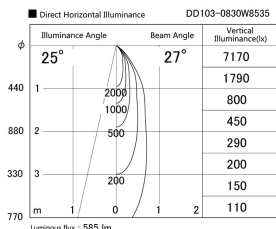

Item no. DD103-0830W8535

Series Name: Versa R-G (DD103)

DISCONTINUED

Installation	Recessed Mount
Type	
Fixture wattage	6.7W
Beam angle	27 deg
Color Temp.	3500K
CRI	Ra>85
Luminous	586 lm
Body	Die-cast aluminum alloy
Body finish	N/A
Trim finish	White
Reflector finish	N/A
IP Rate	IP20
Light source	COB module
Input Voltage	AC220~240V
Dimming Type	Non-Dimmable
Certificate	CE, CCC
Cut Hole	100mm