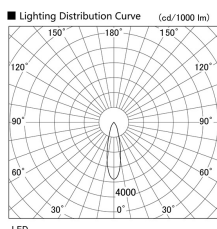

Item no. DD103-0830W8535

Series Name: Versa R-G (DD103)

DISCONTINUED

Installation	Recessed Mount
Type	
Fixture wattage	6.7W
Beam angle	27 deg
Color Temp.	3500K
CRI	Ra>85
Luminous	586 lm
Body	Die-cast aluminum alloy
Body finish	N/A
Trim finish	White
Reflector finish	N/A
IP Rate	IP20
Light source	COB module
Input Voltage	AC220~240V
Dimming Type	Non-Dimmable
Certificate	CE, CCC
Cut Hole	100mm