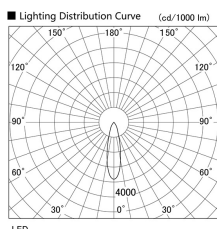

Item no. DD103-0830W8540

Series Name: Versa R-G (DD103)

**DISCONTINUED**

Installation	Recessed Mount
Type	
Fixture wattage	6.7W
Beam angle	27 deg
Color Temp.	4000K
CRI	Ra>85
Luminous	592 lm
Body	Die-cast aluminum alloy
Body finish	N/A
Trim finish	White
Reflector finish	N/A
IP Rate	IP20
Light source	COB module
Input Voltage	AC220~240V
Dimming Type	Non-Dimmable
Certificate	CE, CCC
Cut Hole	100mm