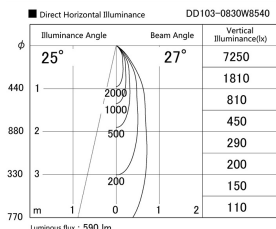

Item no. DD103-0830W8540

Series Name: Versa R-G (DD103)

**DISCONTINUED**

Installation	Recessed Mount
Type	
Fixture wattage	6.7W
Beam angle	27 deg
Color Temp.	4000K
CRI	Ra>85
Luminous	592 lm
Body	Die-cast aluminum alloy
Body finish	N/A
Trim finish	White
Reflector finish	N/A
IP Rate	IP20
Light source	COB module
Input Voltage	AC220~240V
Dimming Type	Non-Dimmable
Certificate	CE, CCC
Cut Hole	100mm