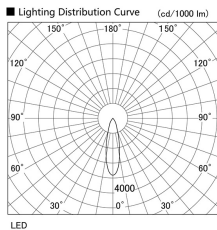

Item no. DD103-0830W9027

Series Name: Versa R-G (DD103)

DISCONTINUED

Installation	Recessed Mount
Type	
Fixture wattage	6.7W
Beam angle	27 deg
Color Temp.	2700K
CRI	Ra>90
Luminous	501 lm
Body	Die-cast aluminum alloy
Body finish	N/A
Trim finish	White
Reflector finish	N/A
IP Rate	IP20
Light source	COB module
Input Voltage	AC220~240V
Dimming Type	Non-Dimmable
Certificate	CE, CCC
Cut Hole	100mm