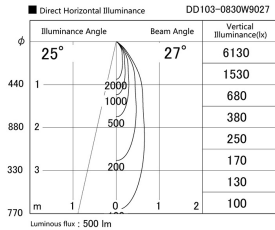

Item no. DD103-0830W9027

Series Name: Versa R-G (DD103)

DISCONTINUED

Installation	Recessed Mount
Type	
Fixture wattage	6.7W
Beam angle	27 deg
Color Temp.	2700K
CRI	Ra>90
Luminous	501 lm
Body	Die-cast aluminum alloy
Body finish	N/A
Trim finish	White
Reflector finish	N/A
IP Rate	IP20
Light source	COB module
Input Voltage	AC220~240V
Dimming Type	Non-Dimmable
Certificate	CE, CCC
Cut Hole	100mm