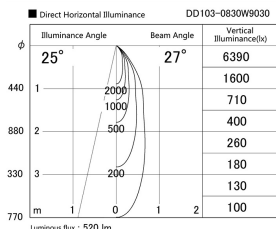

Item no. DD103-0830W9030

Series Name: Versa R-G (DD103)

DISCONTINUED

Installation	Recessed Mount
Type	
Fixture wattage	6.7W
Beam angle	27 deg
Color Temp.	3000K
CRI	Ra>90
Luminous	522 lm
Body	Die-cast aluminum alloy
Body finish	N/A
Trim finish	White
Reflector finish	N/A
IP Rate	IP20
Light source	COB module
Input Voltage	AC220~240V
Dimming Type	Non-Dimmable
Certificate	CE, CCC
Cut Hole	100mm