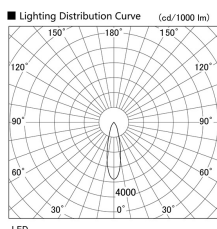

Item no. DD103-0830W9030

Series Name: Versa R-G (DD103)

DISCONTINUED

| | |
|------------------|-------------------------|
| Installation | Recessed Mount |
| Type | Versa R-G (DD103) |
| Fixture wattage | 6.7W |
| Beam angle | 27 deg |
| Color Temp. | 3000K |
| CRI | Ra>90 |
| Luminous | 522 lm |
| Body | Die-cast aluminum alloy |
| Body finish | N/A |
| Trim finish | White |
| Reflector finish | N/A |
| IP Rate | IP20 |
| Light source | COB module |
| Input Voltage | AC220~240V |
| Dimming Type | Non-Dimmable |
| Certificate | CE, CCC |
| Cut Hole | 100mm |