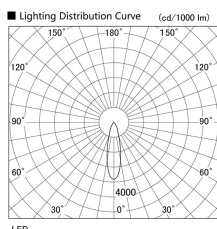

Item no. DD103-0830W9030

Series Name: Versa R-G (DD103)

DISCONTINUED

Installation	Recessed Mount
Type	
Fixture wattage	6.7W
Beam angle	27 deg
Color Temp.	3000K
CRI	Ra>90
Luminous	522 lm
Body	Die-cast aluminum alloy
Body finish	N/A
Trim finish	White
Reflector finish	N/A
IP Rate	IP20
Light source	COB module
Input Voltage	AC220~240V
Dimming Type	Non-Dimmable
Certificate	CE, CCC
Cut Hole	100mm