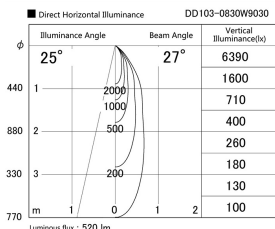

Item no. DD103-0830W9030

Series Name: Versa R-G (DD103)

DISCONTINUED

| | |
|------------------|-------------------------|
| Installation | Recessed Mount |
| Type | Versa R-G (DD103) |
| Fixture wattage | 6.7W |
| Beam angle | 27 deg |
| Color Temp. | 3000K |
| CRI | Ra>90 |
| Luminous | 522 lm |
| Body | Die-cast aluminum alloy |
| Body finish | N/A |
| Trim finish | White |
| Reflector finish | N/A |
| IP Rate | IP20 |
| Light source | COB module |
| Input Voltage | AC220~240V |
| Dimming Type | Non-Dimmable |
| Certificate | CE, CCC |
| Cut Hole | 100mm |