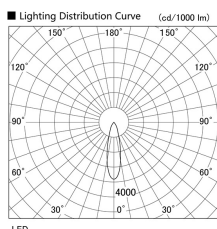

Item no. DD103-0830W9035

Series Name: Versa R-G (DD103)

DISCONTINUED

Installation	Recessed Mount
Type	
Fixture wattage	6.7W
Beam angle	27 deg
Color Temp.	3500K
CRI	Ra>90
Luminous	533 lm
Body	Die-cast aluminum alloy
Body finish	N/A
Trim finish	White
Reflector finish	N/A
IP Rate	IP20
Light source	COB module
Input Voltage	AC220~240V
Dimming Type	Non-Dimmable
Certificate	CE, CCC
Cut Hole	100mm