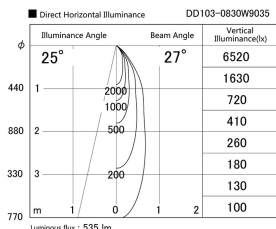

Item no. DD103-0830W9035

Series Name: Versa R-G (DD103)

DISCONTINUED

Installation	Recessed Mount
Type	
Fixture wattage	6.7W
Beam angle	27 deg
Color Temp.	3500K
CRI	Ra>90
Luminous	533 lm
Body	Die-cast aluminum alloy
Body finish	N/A
Trim finish	White
Reflector finish	N/A
IP Rate	IP20
Light source	COB module
Input Voltage	AC220~240V
Dimming Type	Non-Dimmable
Certificate	CE, CCC
Cut Hole	100mm