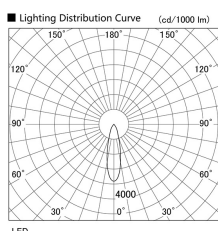

Item no. DD103-0830W9040

Series Name: Versa R-G (DD103)

**DISCONTINUED**

Installation	Recessed Mount
Type	
Fixture wattage	6.7W
Beam angle	27 deg
Color Temp.	4000K
CRI	Ra>90
Luminous	533 lm
Body	Die-cast aluminum alloy
Body finish	N/A
Trim finish	White
Reflector finish	N/A
IP Rate	IP20
Light source	COB module
Input Voltage	AC220~240V
Dimming Type	Non-Dimmable
Certificate	CE, CCC
Cut Hole	100mm