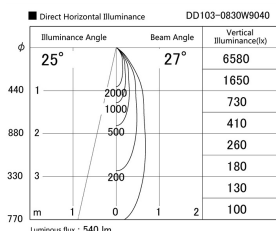

Item no. DD103-0830W9040

Series Name: Versa R-G (DD103)

**DISCONTINUED**

Installation	Recessed Mount
Type	
Fixture wattage	6.7W
Beam angle	27 deg
Color Temp.	4000K
CRI	Ra>90
Luminous	533 lm
Body	Die-cast aluminum alloy
Body finish	N/A
Trim finish	White
Reflector finish	N/A
IP Rate	IP20
Light source	COB module
Input Voltage	AC220~240V
Dimming Type	Non-Dimmable
Certificate	CE, CCC
Cut Hole	100mm