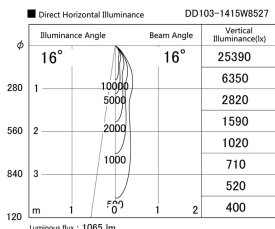

Item no. DD103-1415W8527

Series Name: Versa R-G (DD103)

DISCONTINUED

Installation	Recessed mount
Type	Versa R-G (DD103)
Fixture wattage	13.4W
Beam angle	16 deg
Color Temp.	2700K
CRI	Ra>85
Luminous	1066 lm
Body	Die-cast aluminum alloy
Body finish	N/A
Trim finish	White
Reflector finish	N/A
IP Rate	IP20
Light source	COB module
Input Voltage	AC220~240V
Dimming Type	Non-Dimmable
Certificate	CE, CCC
Cut Hole	100mm