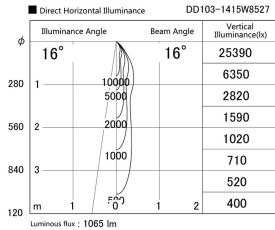

Item no. DD103-1415W8527

Series Name: Versa R-G (DD103)

DISCONTINUED

Installation	Recessed mount
Type	
Fixture wattage	13.4W
Beam angle	16 deg
Color Temp.	2700K
CRI	Ra>85
Luminous	1066 lm
Body	Die-cast aluminum alloy
Body finish	N/A
Trim finish	White
Reflector finish	N/A
IP Rate	IP20
Light source	COB module
Input Voltage	AC220~240V
Dimming Type	Non-Dimmable
Certificate	CE, CCC
Cut Hole	100mm