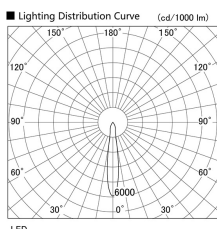

Item no. DD103-1415W8527

Series Name: Versa R-G (DD103)

DISCONTINUED

Installation	Recessed mount
Type	Versa R-G (DD103)
Fixture wattage	13.4W
Beam angle	16 deg
Color Temp.	2700K
CRI	Ra>85
Luminous	1066 lm
Body	Die-cast aluminum alloy
Body finish	N/A
Trim finish	White
Reflector finish	N/A
IP Rate	IP20
Light source	COB module
Input Voltage	AC220~240V
Dimming Type	Non-Dimmable
Certificate	CE, CCC
Cut Hole	100mm