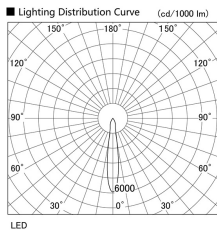

Item no. DD103-1415W8527

Series Name: Versa R-G (DD103)

DISCONTINUED

Installation	Recessed mount
Type	
Fixture wattage	13.4W
Beam angle	16 deg
Color Temp.	2700K
CRI	Ra>85
Luminous	1066 lm
Body	Die-cast aluminum alloy
Body finish	N/A
Trim finish	White
Reflector finish	N/A
IP Rate	IP20
Light source	COB module
Input Voltage	AC220~240V
Dimming Type	Non-Dimmable
Certificate	CE, CCC
Cut Hole	100mm