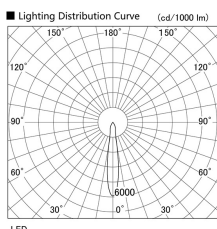

Item no. DD103-1415W8530

Series Name: Versa R-G (DD103)

DISCONTINUED

Installation	Recessed mount
Type	Versa R-G (DD103)
Fixture wattage	13.4W
Beam angle	16 deg
Color Temp.	3000K
CRI	Ra>85
Luminous	1110 lm
Body	Die-cast aluminum alloy
Body finish	N/A
Trim finish	White
Reflector finish	N/A
IP Rate	IP20
Light source	COB module
Input Voltage	AC220~240V
Dimming Type	Non-Dimmable
Certificate	CE, CCC
Cut Hole	100mm