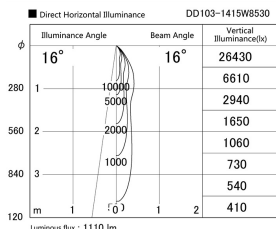

Item no. DD103-1415W8530

Series Name: Versa R-G (DD103)

DISCONTINUED

Installation	Recessed mount
Type	
Fixture wattage	13.4W
Beam angle	16 deg
Color Temp.	3000K
CRI	Ra>85
Luminous	1110 lm
Body	Die-cast aluminum alloy
Body finish	N/A
Trim finish	White
Reflector finish	N/A
IP Rate	IP20
Light source	COB module
Input Voltage	AC220~240V
Dimming Type	Non-Dimmable
Certificate	CE, CCC
Cut Hole	100mm