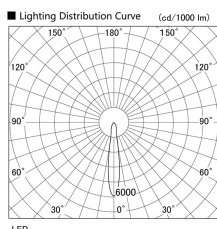

Item no. DD103-1415W8530

Series Name: Versa R-G (DD103)

DISCONTINUED

Installation	Recessed mount
Type	
Fixture wattage	13.4W
Beam angle	16 deg
Color Temp.	3000K
CRI	Ra>85
Luminous	1110 lm
Body	Die-cast aluminum alloy
Body finish	N/A
Trim finish	White
Reflector finish	N/A
IP Rate	IP20
Light source	COB module
Input Voltage	AC220~240V
Dimming Type	Non-Dimmable
Certificate	CE, CCC
Cut Hole	100mm