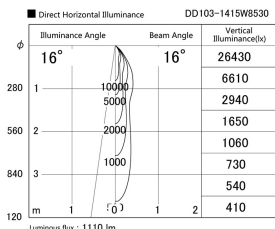

Item no. DD103-1415W8530

Series Name: Versa R-G (DD103)

DISCONTINUED

Installation	Recessed mount
Type	Versa R-G (DD103)
Fixture wattage	13.4W
Beam angle	16 deg
Color Temp.	3000K
CRI	Ra>85
Luminous	1110 lm
Body	Die-cast aluminum alloy
Body finish	N/A
Trim finish	White
Reflector finish	N/A
IP Rate	IP20
Light source	COB module
Input Voltage	AC220~240V
Dimming Type	Non-Dimmable
Certificate	CE, CCC
Cut Hole	100mm