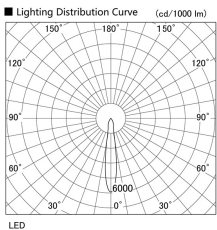

Item no. DD103-1415W8535

Series Name: Versa R-G (DD103)

DISCONTINUED

Installation	Recessed Mount
Type	
Fixture wattage	13.4W
Beam angle	16 deg
Color Temp.	3500K
CRI	Ra>85
Luminous	1132 lm
Body	Die-cast aluminum alloy
Body finish	N/A
Trim finish	White
Reflector finish	N/A
IP Rate	IP20
Light source	COB module
Input Voltage	AC220~240V
Dimming Type	Non-Dimmable
Certificate	CE, CCC
Cut Hole	100mm