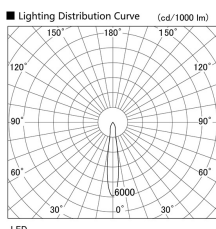

Item no. DD103-1415W8535

Series Name: Versa R-G (DD103)

**DISCONTINUED**

Installation	Recessed Mount
Type	Versa R-G (DD103)
Fixture wattage	13.4W
Beam angle	16 deg
Color Temp.	3500K
CRI	Ra>85
Luminous	1132 lm
Body	Die-cast aluminum alloy
Body finish	N/A
Trim finish	White
Reflector finish	N/A
IP Rate	IP20
Light source	COB module
Input Voltage	AC220~240V
Dimming Type	Non-Dimmable
Certificate	CE, CCC
Cut Hole	100mm