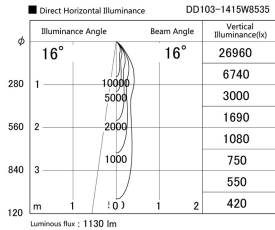

Item no. DD103-1415W8535

Series Name: Versa R-G (DD103)

DISCONTINUED

Installation	Recessed Mount
Type	
Fixture wattage	13.4W
Beam angle	16 deg
Color Temp.	3500K
CRI	Ra>85
Luminous	1132 lm
Body	Die-cast aluminum alloy
Body finish	N/A
Trim finish	White
Reflector finish	N/A
IP Rate	IP20
Light source	COB module
Input Voltage	AC220~240V
Dimming Type	Non-Dimmable
Certificate	CE, CCC
Cut Hole	100mm