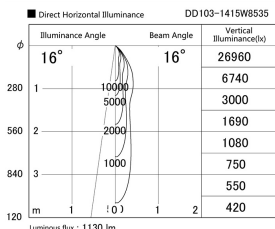

Item no. DD103-1415W8535

Series Name: Versa R-G (DD103)

**DISCONTINUED**

Installation	Recessed Mount
Type	Versa R-G (DD103)
Fixture wattage	13.4W
Beam angle	16 deg
Color Temp.	3500K
CRI	Ra>85
Luminous	1132 lm
Body	Die-cast aluminum alloy
Body finish	N/A
Trim finish	White
Reflector finish	N/A
IP Rate	IP20
Light source	COB module
Input Voltage	AC220~240V
Dimming Type	Non-Dimmable
Certificate	CE, CCC
Cut Hole	100mm