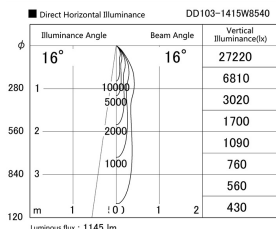

Item no. DD103-1415W8540

Series Name: Versa R-G (DD103)

**DISCONTINUED**

Installation	Recessed Mount
Type	
Fixture wattage	13.4W
Beam angle	16 deg
Color Temp.	4000K
CRI	Ra>85
Luminous	1143 lm
Body	Die-cast aluminum alloy
Body finish	N/A
Trim finish	White
Reflector finish	N/A
IP Rate	IP20
Light source	COB module
Input Voltage	AC220~240V
Dimming Type	Non-Dimmable
Certificate	CE, CCC
Cut Hole	100mm