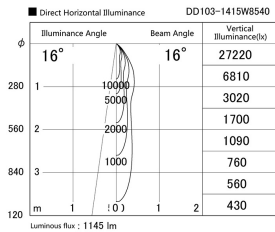

Item no. DD103-1415W8540

Series Name: Versa R-G (DD103)

**DISCONTINUED**

Installation	Recessed Mount
Type	Versa R-G (DD103)
Fixture wattage	13.4W
Beam angle	16 deg
Color Temp.	4000K
CRI	Ra>85
Luminous	1143 lm
Body	Die-cast aluminum alloy
Body finish	N/A
Trim finish	White
Reflector finish	N/A
IP Rate	IP20
Light source	COB module
Input Voltage	AC220~240V
Dimming Type	Non-Dimmable
Certificate	CE, CCC
Cut Hole	100mm