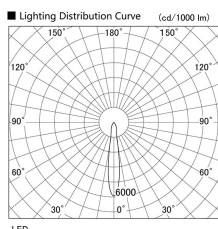

Item no. DD103-1415W8540

Series Name: Versa R-G (DD103)

**DISCONTINUED**

Installation	Recessed Mount
Type	
Fixture wattage	13.4W
Beam angle	16 deg
Color Temp.	4000K
CRI	Ra>85
Luminous	1143 lm
Body	Die-cast aluminum alloy
Body finish	N/A
Trim finish	White
Reflector finish	N/A
IP Rate	IP20
Light source	COB module
Input Voltage	AC220~240V
Dimming Type	Non-Dimmable
Certificate	CE, CCC
Cut Hole	100mm