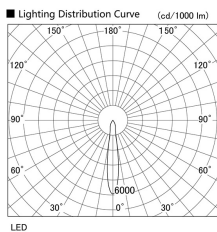

Item no. DD103-1415W8540

Series Name: Versa R-G (DD103)

**DISCONTINUED**

Installation	Recessed Mount
Type	Versa R-G (DD103)
Fixture wattage	13.4W
Beam angle	16 deg
Color Temp.	4000K
CRI	Ra>85
Luminous	1143 lm
Body	Die-cast aluminum alloy
Body finish	N/A
Trim finish	White
Reflector finish	N/A
IP Rate	IP20
Light source	COB module
Input Voltage	AC220~240V
Dimming Type	Non-Dimmable
Certificate	CE, CCC
Cut Hole	100mm