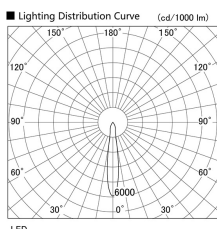

Item no. DD103-1415W9027

Series Name: Versa R-G (DD103)

DISCONTINUED

Installation	Recessed Mount
Type	Versa R-G (DD103)
Fixture wattage	13.4W
Beam angle	16 deg
Color Temp.	2700K
CRI	Ra>90
Luminous	969 lm
Body	Die-cast aluminum alloy
Body finish	N/A
Trim finish	White
Reflector finish	N/A
IP Rate	IP20
Light source	COB module
Input Voltage	AC220~240V
Dimming Type	Non-Dimmable
Certificate	CE, CCC
Cut Hole	100mm