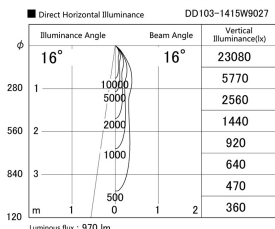

Item no. DD103-1415W9027

Series Name: Versa R-G (DD103)

DISCONTINUED

Installation	Recessed Mount
Type	Versa R-G (DD103)
Fixture wattage	13.4W
Beam angle	16 deg
Color Temp.	2700K
CRI	Ra>90
Luminous	969 lm
Body	Die-cast aluminum alloy
Body finish	N/A
Trim finish	White
Reflector finish	N/A
IP Rate	IP20
Light source	COB module
Input Voltage	AC220~240V
Dimming Type	Non-Dimmable
Certificate	CE, CCC
Cut Hole	100mm