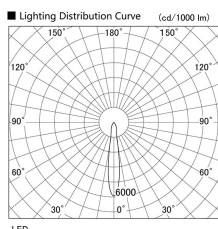

Item no. DD103-1415W9027

Series Name: Versa R-G (DD103)

DISCONTINUED

Installation	Recessed Mount
Type	
Fixture wattage	13.4W
Beam angle	16 deg
Color Temp.	2700K
CRI	Ra>90
Luminous	969 lm
Body	Die-cast aluminum alloy
Body finish	N/A
Trim finish	White
Reflector finish	N/A
IP Rate	IP20
Light source	COB module
Input Voltage	AC220~240V
Dimming Type	Non-Dimmable
Certificate	CE, CCC
Cut Hole	100mm