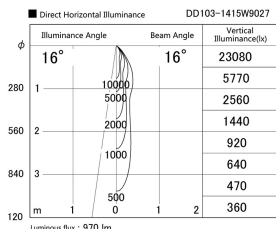

Item no. DD103-1415W9027

Series Name: Versa R-G (DD103)

DISCONTINUED

Installation	Recessed Mount
Type	
Fixture wattage	13.4W
Beam angle	16 deg
Color Temp.	2700K
CRI	Ra>90
Luminous	969 lm
Body	Die-cast aluminum alloy
Body finish	N/A
Trim finish	White
Reflector finish	N/A
IP Rate	IP20
Light source	COB module
Input Voltage	AC220~240V
Dimming Type	Non-Dimmable
Certificate	CE, CCC
Cut Hole	100mm