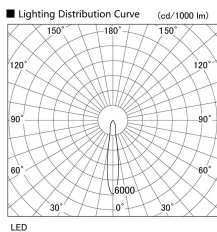

Item no. DD103-1415W9030

Series Name: Versa R-G (DD103)

DISCONTINUED

Installation	Recessed Mount
Type	
Fixture wattage	13.4W
Beam angle	16 deg
Color Temp.	3000K
CRI	Ra>90
Luminous	1009 lm
Body	Die-cast aluminum alloy
Body finish	N/A
Trim finish	White
Reflector finish	N/A
IP Rate	IP20
Light source	COB module
Input Voltage	AC220~240V
Dimming Type	Non-Dimmable
Certificate	CE, CCC
Cut Hole	100mm