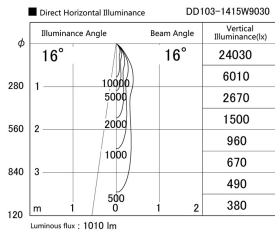

Item no. DD103-1415W9030

Series Name: Versa R-G (DD103)

DISCONTINUED

Installation	Recessed Mount
Type	
Fixture wattage	13.4W
Beam angle	16 deg
Color Temp.	3000K
CRI	Ra>90
Luminous	1009 lm
Body	Die-cast aluminum alloy
Body finish	N/A
Trim finish	White
Reflector finish	N/A
IP Rate	IP20
Light source	COB module
Input Voltage	AC220~240V
Dimming Type	Non-Dimmable
Certificate	CE, CCC
Cut Hole	100mm