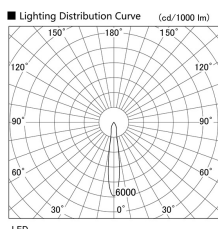

Item no. DD103-1415W9030

Series Name: Versa R-G (DD103)

DISCONTINUED

Installation	Recessed Mount
Type	Versa R-G (DD103)
Fixture wattage	13.4W
Beam angle	16 deg
Color Temp.	3000K
CRI	Ra>90
Luminous	1009 lm
Body	Die-cast aluminum alloy
Body finish	N/A
Trim finish	White
Reflector finish	N/A
IP Rate	IP20
Light source	COB module
Input Voltage	AC220~240V
Dimming Type	Non-Dimmable
Certificate	CE, CCC
Cut Hole	100mm