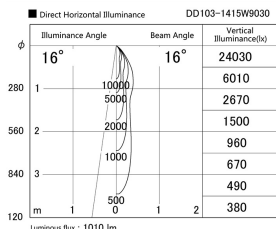

Item no. DD103-1415W9030

Series Name: Versa R-G (DD103)

DISCONTINUED

Installation	Recessed Mount
Type	Versa R-G (DD103)
Fixture wattage	13.4W
Beam angle	16 deg
Color Temp.	3000K
CRI	Ra>90
Luminous	1009 lm
Body	Die-cast aluminum alloy
Body finish	N/A
Trim finish	White
Reflector finish	N/A
IP Rate	IP20
Light source	COB module
Input Voltage	AC220~240V
Dimming Type	Non-Dimmable
Certificate	CE, CCC
Cut Hole	100mm