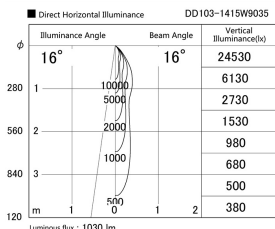

Item no. DD103-1415W9035

Series Name: Versa R-G (DD103)

DISCONTINUED

Installation	Recessed Mount
Type	Versa R-G (DD103)
Fixture wattage	13.4W
Beam angle	16 deg
Color Temp.	3500K
CRI	Ra>90
Luminous	1030 lm
Body	Die-cast aluminum alloy
Body finish	N/A
Trim finish	White
Reflector finish	N/A
IP Rate	IP20
Light source	COB module
Input Voltage	AC220~240V
Dimming Type	Non-Dimmable
Certificate	CE, CCC
Cut Hole	100mm