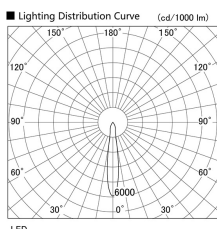

Item no. DD103-1415W9035

Series Name: Versa R-G (DD103)

DISCONTINUED

Installation	Recessed Mount
Type	Versa R-G (DD103)
Fixture wattage	13.4W
Beam angle	16 deg
Color Temp.	3500K
CRI	Ra>90
Luminous	1030 lm
Body	Die-cast aluminum alloy
Body finish	N/A
Trim finish	White
Reflector finish	N/A
IP Rate	IP20
Light source	COB module
Input Voltage	AC220~240V
Dimming Type	Non-Dimmable
Certificate	CE, CCC
Cut Hole	100mm