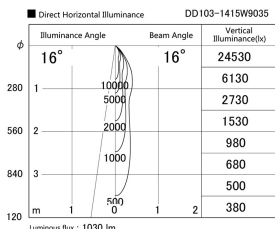

Item no. DD103-1415W9035

Series Name: Versa R-G (DD103)

DISCONTINUED

Installation	Recessed Mount
Type	
Fixture wattage	13.4W
Beam angle	16 deg
Color Temp.	3500K
CRI	Ra>90
Luminous	1030 lm
Body	Die-cast aluminum alloy
Body finish	N/A
Trim finish	White
Reflector finish	N/A
IP Rate	IP20
Light source	COB module
Input Voltage	AC220~240V
Dimming Type	Non-Dimmable
Certificate	CE, CCC
Cut Hole	100mm