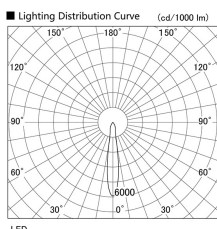

Item no. DD103-1415W9035

Series Name: Versa R-G (DD103)

DISCONTINUED

Installation	Recessed Mount
Type	
Fixture wattage	13.4W
Beam angle	16 deg
Color Temp.	3500K
CRI	Ra>90
Luminous	1030 lm
Body	Die-cast aluminum alloy
Body finish	N/A
Trim finish	White
Reflector finish	N/A
IP Rate	IP20
Light source	COB module
Input Voltage	AC220~240V
Dimming Type	Non-Dimmable
Certificate	CE, CCC
Cut Hole	100mm