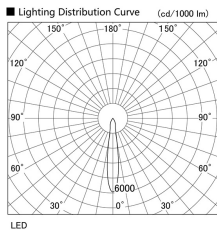

Item no. DD103-1415W9040

Series Name: Versa R-G (DD103)

DISCONTINUED

Installation	Recessed Mount
Type	
Fixture wattage	13.4W
Beam angle	16 deg
Color Temp.	4000K
CRI	Ra>90
Luminous	1040 lm
Body	Die-cast aluminum alloy
Body finish	N/A
Trim finish	White
Reflector finish	N/A
IP Rate	IP20
Light source	COB module
Input Voltage	AC220~240V
Dimming Type	Non-Dimmable
Certificate	CE, CCC
Cut Hole	100mm