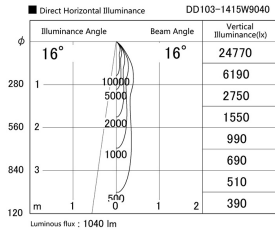

Item no. DD103-1415W9040

Series Name: Versa R-G (DD103)

DISCONTINUED

Installation	Recessed Mount
Type	
Fixture wattage	13.4W
Beam angle	16 deg
Color Temp.	4000K
CRI	Ra>90
Luminous	1040 lm
Body	Die-cast aluminum alloy
Body finish	N/A
Trim finish	White
Reflector finish	N/A
IP Rate	IP20
Light source	COB module
Input Voltage	AC220~240V
Dimming Type	Non-Dimmable
Certificate	CE, CCC
Cut Hole	100mm