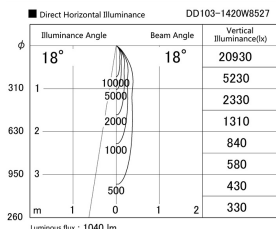

Item no. DD103-1420W8527

Series Name: Versa R-G (DD103)

DISCONTINUED

Installation	Recessed Mount
Type	Versa R-G (DD103)
Fixture wattage	13.4W
Beam angle	18 deg
Color Temp.	2700K
CRI	Ra>85
Luminous	1039 lm
Body	Die-cast aluminum alloy
Body finish	N/A
Trim finish	White
Reflector finish	N/A
IP Rate	IP20
Light source	COB module
Input Voltage	AC220~240V
Dimming Type	Non-Dimmable
Certificate	CE, CCC
Cut Hole	100mm