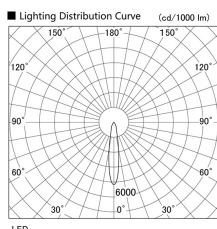

Item no. DD103-1420W8527

Series Name: Versa R-G (DD103)

DISCONTINUED

Installation	Recessed Mount
Type	
Fixture wattage	13.4W
Beam angle	18 deg
Color Temp.	2700K
CRI	Ra>85
Luminous	1039 lm
Body	Die-cast aluminum alloy
Body finish	N/A
Trim finish	White
Reflector finish	N/A
IP Rate	IP20
Light source	COB module
Input Voltage	AC220~240V
Dimming Type	Non-Dimmable
Certificate	CE, CCC
Cut Hole	100mm