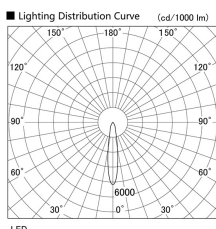

Item no. DD103-1420W8527

Series Name: Versa R-G (DD103)

DISCONTINUED

Installation	Recessed Mount
Type	Versa R-G (DD103)
Fixture wattage	13.4W
Beam angle	18 deg
Color Temp.	2700K
CRI	Ra>85
Luminous	1039 lm
Body	Die-cast aluminum alloy
Body finish	N/A
Trim finish	White
Reflector finish	N/A
IP Rate	IP20
Light source	COB module
Input Voltage	AC220~240V
Dimming Type	Non-Dimmable
Certificate	CE, CCC
Cut Hole	100mm