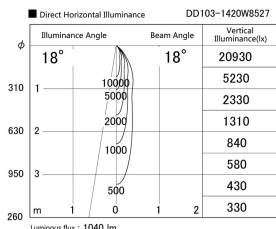

Item no. DD103-1420W8527

Series Name: Versa R-G (DD103)

DISCONTINUED

Installation	Recessed Mount
Type	
Fixture wattage	13.4W
Beam angle	18 deg
Color Temp.	2700K
CRI	Ra>85
Luminous	1039 lm
Body	Die-cast aluminum alloy
Body finish	N/A
Trim finish	White
Reflector finish	N/A
IP Rate	IP20
Light source	COB module
Input Voltage	AC220~240V
Dimming Type	Non-Dimmable
Certificate	CE, CCC
Cut Hole	100mm